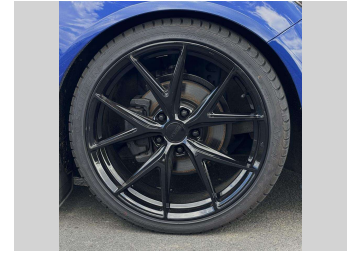

# 2017 Holden Commodore VF2 BLACKED OUT SV6 -

**Purchase Price** **\$22,975**  
Includes GST, Registration & Licensing

Finance may be available on this vehicle. Ask one of our friendly staff for more information.

Gain peace of mind with Mechanical Breakdown Insurance. **Ask us how.**

**Top features**

None Listed

**Body Style**  
4 door, Sedan

**Odometer**  
134,356 km

**Engine**  
3564 cc, V6

**Fuel Type**  
Petrol

**Transmission**  
Automatic, Rear Wheel

**Wheels**  
-

**VIN**  
6GXFBXX39HL3XXXXX

**Interior**  
Black, Leather

**Safety**

Based on 2023 VSRR rating

**Reg No.**  
-

**Ext Colour**  
Blue

**History**  
NZ New

**Seats**  
5 seats, Leather

**CO2 Emissions**  
★★★★☆☆  
234 grams/km

**Energy Economy**  
★★★★☆☆  
Annual fuel cost of \$3,960  
10.1L per 100km

Cost per year is an estimate based on petrol price of \$2.80 per litre and an average distance of 14000 km. Emissions and Energy Economy figures standardised to 3P WLTP.