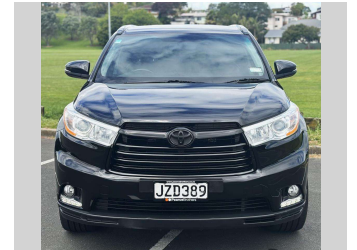

# 2014 Toyota Highlander GXL 4WD BLACKED OUT

**Purchase Price** **\$28,975**  
Includes GST, Registration & Licensing

Finance may be available on this vehicle. Ask one of our friendly staff for more information.

Gain peace of mind with Mechanical Breakdown Insurance. **Ask us how.**

**Top features**

None Listed

Body Style  
**5 door, SUV**

Odometer  
**158,352 km**

Engine  
**3456 cc, In-Line**

Fuel Type  
**Petrol**