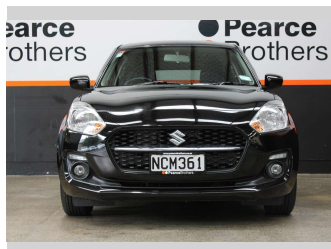

2020 Suzuki Swift GL 1.2P AUTOMATIC NZ NEW

Purchase Price **\$14,990**
Includes GST, Registration & Licensing

Finance may be available on this vehicle. Ask one of our friendly staff for more information.

Gain peace of mind with Mechanical Breakdown Insurance. **Ask us how.**

Top features
None Listed

Body Style
5 door, Hatchback

Odometer
91,753 km

Engine
1242 cc, Internal Combustion

Fuel Type
Petrol

Transmission
CVT

Wheels
-

VIN
JSAAZC83S00400075

Interior
-

Safety
-

Reg No.
NCM361

Ext Colour
Black

History
NZ New

Seats
5 seats