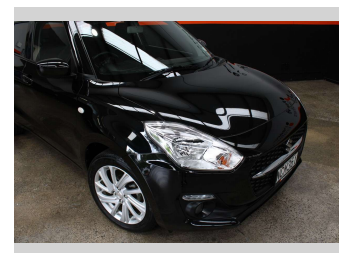

2020 Suzuki Swift GL 1.2P AUTOMATIC NZ NEW

Purchase Price **\$14,990**
Includes GST, Registration & Licensing

Finance may be available on this vehicle. Ask one of our friendly staff for more information.

Gain peace of mind with Mechanical Breakdown Insurance. **Ask us how.**

Top features
None Listed

Body Style
5 door, Hatchback

Odometer
91,753 km

Engine
1242 cc, Internal Combustion

Fuel Type
Petrol

Transmission
CVT

Wheels
-

VIN
JSAAZC83S00400075

Interior
-

Safety
-

Reg No.
NCM361

Ext Colour
Black

History
NZ New

Seats
5 seats