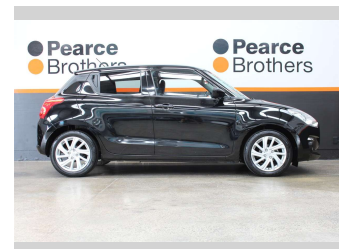

2020 Suzuki Swift GL 1.2P AUTOMATIC NZ NEW

Purchase Price **\$14,990**
Includes GST, Registration & Licensing

Finance may be available on this vehicle. Ask one of our friendly staff for more information.

Gain peace of mind with Mechanical Breakdown Insurance. **Ask us how.**

Top features
None Listed

Body Style
5 door, Hatchback

Odometer
91,753 km

Engine
1242 cc, Internal Combustion

Fuel Type
Petrol

Transmission
CVT

Wheels
-

VIN
JSAAZC83S00400075

Interior
-

Safety
-

Reg No.
NCM361

Ext Colour
Black

History
NZ New

Seats
5 seats