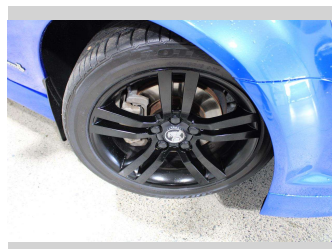

# 2011 Holden Commodore SV6 BLUE AND BLACK

**Purchase Price** **\$9,990**  
Includes GST, Registration & Licensing

Finance may be available on this vehicle. Ask one of our friendly staff for more information.

Body Style  
**Sedan**

Odometer  
**231,575 km**

Engine  
**3564 cc, Internal Combustion**

Fuel Type  
**Petrol**

Transmission  
**Automatic**

Wheels  
-

VIN  
**6G1EK5EV5BL557761**

Interior  
-