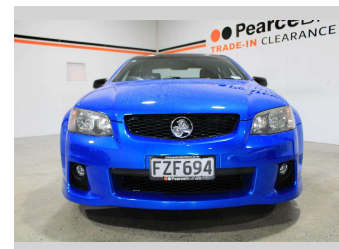

# 2011 Holden Commodore SV6 BLUE AND BLACK

**Purchase Price** **\$9,990**  
Includes GST, Registration & Licensing

Finance may be available on this vehicle. Ask one of our friendly staff for more information.

Body Style  
**Sedan**

Odometer  
**231,575 km**

Engine  
**3564 cc, Internal Combustion**

Fuel Type  
**Petrol**

Transmission  
**Automatic**

Wheels  
-

VIN  
**6G1EK5EV5BL557761**

Interior  
-