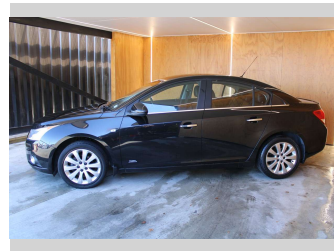

# 2015 Holden Cruze Z-SERIES, LEATHER, NZ NEW

**Purchase Price** **\$7,990**  
Includes GST, Registration & Licensing

Finance may be available on this vehicle. Ask one of our friendly staff for more information.

Gain peace of mind with Mechanical Breakdown Insurance. **Ask us how.**

- Top features**
- » Air Bag(s)
  - » Air Conditioning
  - » Alloys
  - » Alloys
  - » Bluetooth
  - » Car Stereo
  - » Central Locking
  - » Central Locking
  - » Climate Control
  - » Cruise Control
  - » Cruise Control
  - » Electric Mirrors
  - » Electric Mirrors
  - » Electric Windows
  - » Fog Lights
  - » Heated Seats
  - » Leather Seats
  - » NZ NEW

Body Style  
**4 door, Sedan**

Odometer  
**110,389 km**

Engine  
**1796 cc, Internal Combustion**

Fuel Type  
**Petrol**

Transmission  
**Automatic**

Wheels  
-

VIN  
**6G1PE5EM0EL010389**

Interior  
-