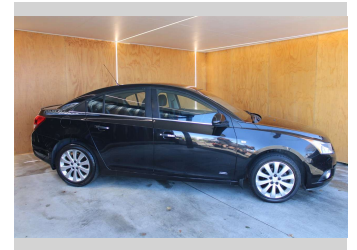

# 2015 Holden Cruze Z-SERIES, LEATHER, NZ NEW

**Purchase Price** **\$7,990**  
Includes GST, Registration & Licensing

Finance may be available on this vehicle. Ask one of our friendly staff for more information.

Gain peace of mind with Mechanical Breakdown Insurance. **Ask us how.**

- Top features**
- » Air Bag(s)
  - » Air Conditioning
  - » Alloys
  - » Alloys
  - » Bluetooth
  - » Car Stereo
  - » Central Locking
  - » Central Locking
  - » Climate Control
  - » Cruise Control
  - » Cruise Control
  - » Electric Mirrors
  - » Electric Mirrors
  - » Electric Windows
  - » Fog Lights
  - » Heated Seats
  - » Leather Seats
  - » NZ NEW

Body Style  
**4 door, Sedan**

Odometer  
**110,389 km**

Engine  
**1796 cc, Internal Combustion**

Fuel Type  
**Petrol**

Transmission  
**Automatic**

Wheels  
-

VIN  
**6G1PE5EM0EL010389**

Interior  
-