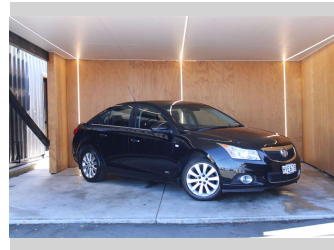

# 2015 Holden Cruze Z-SERIES, LEATHER, NZ NEW

**Purchase Price** **\$7,990**  
Includes GST, Registration & Licensing

Finance may be available on this vehicle. Ask one of our friendly staff for more information.

Body Style  
**4 door, Sedan**

Odometer  
**110,389 km**

Engine  
**1796 cc, Internal Combustion**

Fuel Type  
**Petrol**

Transmission  
**Automatic**

Wheels  
-

VIN  
**6G1PE5EM0EL010389**

Interior  
-