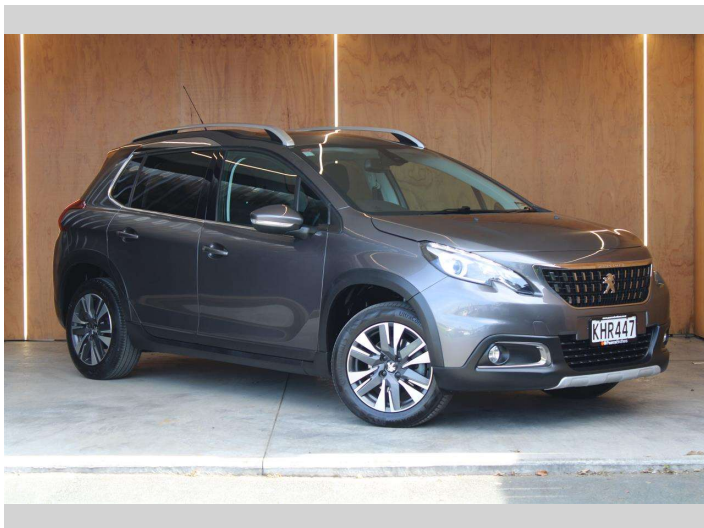

2017 Peugeot 2008 ALLURE 1.2PT/6AT

Purchase Price **\$10,990**
Includes GST, Registration & Licensing

Finance may be available on this vehicle. Ask one of our friendly staff for more information.

Gain peace of mind with Mechanical Breakdown Insurance. **Ask us how.**

Top features
None Listed

Body Style
5 door, Wagon

Odometer
81,320 km

Engine
1199 cc, Internal Combustion

Fuel Type
Petrol

Transmission
Automatic

Wheels
-

VIN
VF3CUHNZTGY173397

Interior
-

Safety
-

Reg No.
KHR447

Ext Colour
Grey

History
NZ New

Seats
5 seats

CO2 Emissions
-

Energy Economy
-