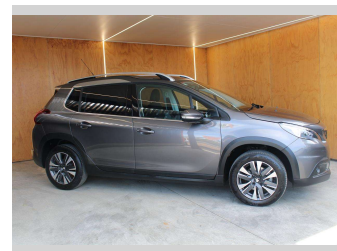

2017 Peugeot 2008 ALLURE 1.2PT/6AT

Purchase Price **\$10,990**
Includes GST, Registration & Licensing

Finance may be available on this vehicle. Ask one of our friendly staff for more information.

Gain peace of mind with Mechanical Breakdown Insurance. **Ask us how.**

Top features
None Listed

Body Style
5 door, Wagon

Odometer
81,320 km

Engine
1199 cc, Internal Combustion

Fuel Type
Petrol

Transmission
Automatic

Wheels
-

VIN
VF3CUHNZTGY173397

Interior
-

Safety
-

Reg No.
KHR447

Ext Colour
Grey

History
NZ New

Seats
5 seats

CO2 Emissions
-

Energy Economy
-