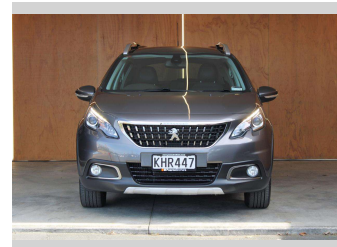

2017 Peugeot 2008 ALLURE 1.2PT/6AT

Purchase Price **\$10,990**
Includes GST, Registration & Licensing

Finance may be available on this vehicle. Ask one of our friendly staff for more information.

Gain peace of mind with Mechanical Breakdown Insurance. **Ask us how.**

Top features
None Listed

Body Style
5 door, Wagon

Odometer
81,320 km

Engine
1199 cc, Internal Combustion

Fuel Type
Petrol

Transmission
Automatic

Wheels
-

VIN
VF3CUHNZTGY173397

Interior
-

Safety
-

Reg No.
KHR447

Ext Colour
Grey

History
NZ New

Seats
5 seats

CO2 Emissions
-

Energy Economy
-