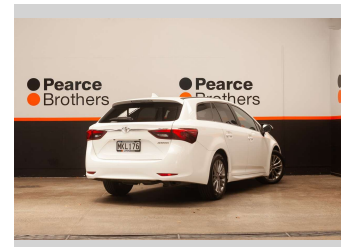

# 2015 Toyota AVENSIS FACELIFT, WAGON, NZ NEW

**Purchase Price** **\$14,990**  
Includes GST, Registration & Licensing

Finance may be available on this vehicle. Ask one of our friendly staff for more information.

Body Style  
**4 door, Wagon**

Odometer  
**137,962 km**

Engine  
**1987 cc, Internal Combustion**

Fuel Type  
**Petrol**

Transmission  
**CVT**

Wheels  
-

VIN  
**SB1EK76L30E040901**

Interior  
-