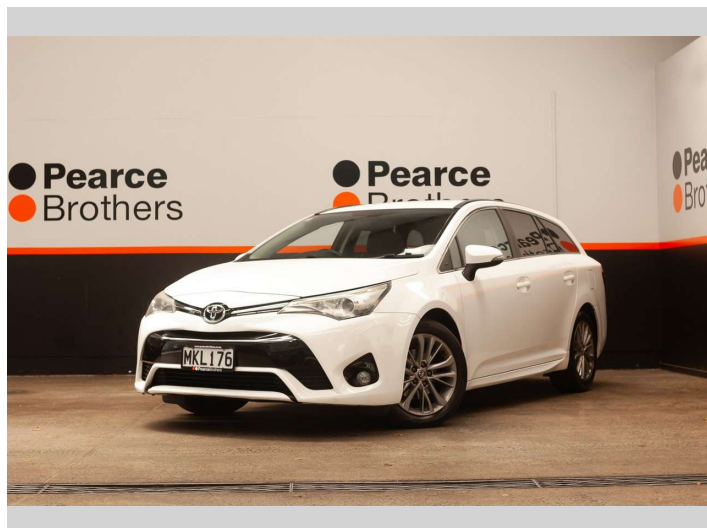

# 2015 Toyota AVENSIS FACELIFT, WAGON, NZ NEW

**Purchase Price** **\$14,990**  
Includes GST, Registration & Licensing

Finance may be available on this vehicle. Ask one of our friendly staff for more information.

Body Style  
**4 door, Wagon**

Odometer  
**137,962 km**

Engine  
**1987 cc, Internal Combustion**

Fuel Type  
**Petrol**

Transmission  
**CVT**

Wheels  
-

VIN  
**SB1EK76L30E040901**

Interior  
-