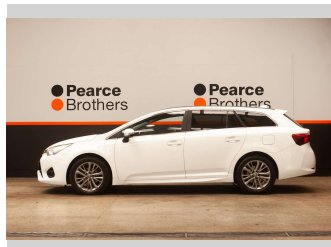

# 2015 Toyota AVENSIS FACELIFT, WAGON, NZ NEW

**Purchase Price** **\$14,990**  
Includes GST, Registration & Licensing

Finance may be available on this vehicle. Ask one of our friendly staff for more information.

Body Style  
**4 door, Wagon**

Odometer  
**137,962 km**

Engine  
**1987 cc, Internal Combustion**

Fuel Type  
**Petrol**

Transmission  
**CVT**

Wheels  
-

VIN  
**SB1EK76L30E040901**

Interior  
-