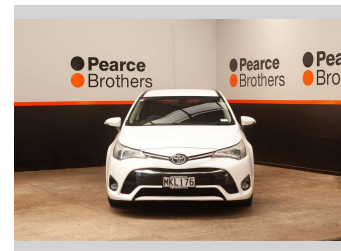

# 2015 Toyota AVENSIS FACELIFT, WAGON, NZ NEW

**Purchase Price** **\$14,990**  
Includes GST, Registration & Licensing

Finance may be available on this vehicle. Ask one of our friendly staff for more information.

Body Style  
**4 door, Wagon**

Odometer  
**137,962 km**

Engine  
**1987 cc, Internal Combustion**

Fuel Type  
**Petrol**

Transmission  
**CVT**

Wheels  
-

VIN  
**SB1EK76L30E040901**

Interior  
-