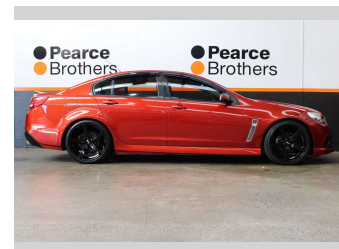

# 2015 Holden Commodore VF SV6, LWRD ON 20"

**Purchase Price** **\$17,990**  
Includes GST, Registration & Licensing

Finance may be available on this vehicle. Ask one of our friendly staff for more information.

Body Style  
**4 door, Sedan**

Odometer  
**184,048 km**

Engine  
**3564 cc, Internal Combustion**

Fuel Type  
**Petrol**

Transmission  
**Automatic**

Wheels  
-

VIN  
**6G1FB5E34FL119256**

Interior  
-