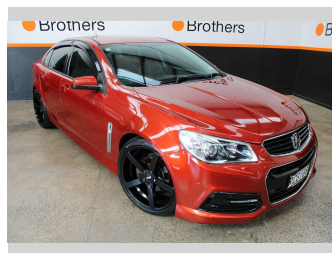

# 2015 Holden Commodore VF SV6, LWRD ON 20"

**Purchase Price** **\$17,990**  
Includes GST, Registration & Licensing

Finance may be available on this vehicle. Ask one of our friendly staff for more information.

Body Style  
**4 door, Sedan**

Odometer  
**184,048 km**

Engine  
**3564 cc, Internal Combustion**

Fuel Type  
**Petrol**

Transmission  
**Automatic**

Wheels  
-

VIN  
**6G1FB5E34FL119256**

Interior  
-