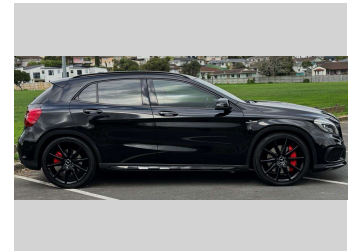

2017 Mercedes-Benz GLA 45 AMG 4MATIC NZ NEW

Purchase Price **\$31,975**
Includes GST, Registration & Licensing

Finance may be available on this vehicle. Ask one of our friendly staff for more information.

Gain peace of mind with Mechanical Breakdown Insurance. **Ask us how.**

Top features

None Listed

Body Style
5 door, Hatchback

Odometer
88,000 km

Engine
1991 cc, In-Line

Fuel Type
Petrol

Transmission
DC-T, All Wheel Drive