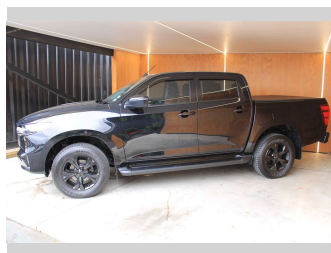

# 2021 Mazda BT-50 GTX, NEW SHAPE, BLACKED OUT

**Purchase Price** **\$31,990**  
Includes GST, Registration & Licensing

Finance may be available on this vehicle. Ask one of our friendly staff for more information.

Body Style  
**4 door, Ute**

Odometer  
**66,500 km**

Engine  
**2999 cc, Internal Combustion**

Fuel Type  
**Diesel**

Transmission  
**Automatic**

Wheels  
-

VIN  
**MP2TFR40JNT001645**

Interior  
-