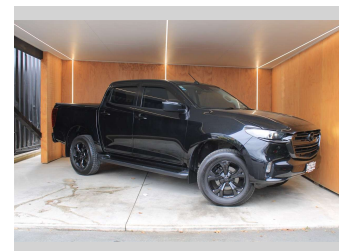

# 2021 Mazda BT-50 GTX, NEW SHAPE, BLACKED OUT

**Purchase Price** **\$31,990**  
Includes GST, Registration & Licensing

Finance may be available on this vehicle. Ask one of our friendly staff for more information.

Body Style  
**4 door, Ute**

Odometer  
**66,500 km**

Engine  
**2999 cc, Internal Combustion**

Fuel Type  
**Diesel**

Transmission  
**Automatic**

Wheels  
-

VIN  
**MP2TFR40JNT001645**

Interior  
-