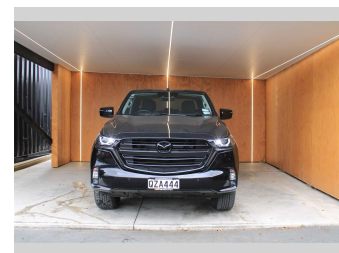

# 2021 Mazda BT-50 GTX, NEW SHAPE, BLACKED OUT

**Purchase Price** **\$31,990**  
Includes GST, Registration & Licensing

Finance may be available on this vehicle. Ask one of our friendly staff for more information.