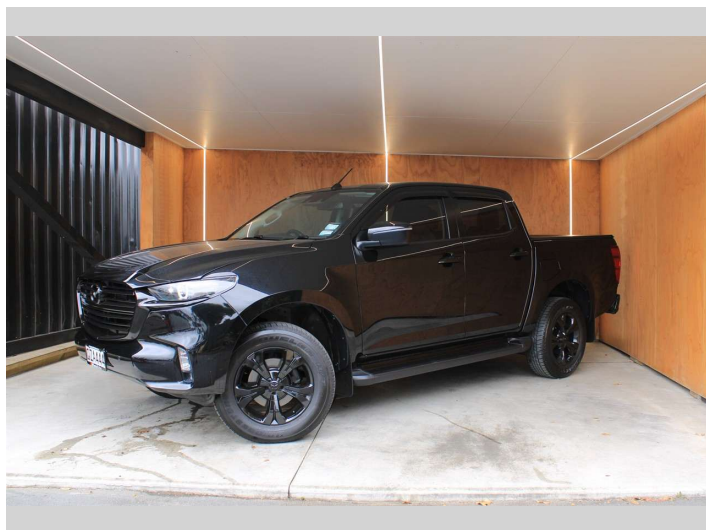

# 2021 Mazda BT-50 GTX, NEW SHAPE, BLACKED OUT

**Purchase Price** **\$31,990**  
Includes GST, Registration & Licensing

Finance may be available on this vehicle. Ask one of our friendly staff for more information.

Body Style  
**4 door, Ute**

Odometer  
**66,500 km**

Engine  
**2999 cc, Internal Combustion**

Fuel Type  
**Diesel**

Transmission  
**Automatic**

Wheels  
-

VIN  
**MP2TFR40JNT001645**

Interior  
-