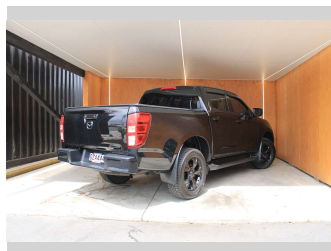

# 2021 Mazda BT-50 GTX, NEW SHAPE, BLACKED OUT

**Purchase Price** **\$31,990**  
Includes GST, Registration & Licensing

Finance may be available on this vehicle. Ask one of our friendly staff for more information.

Body Style  
**4 door, Ute**

Odometer  
**66,500 km**

Engine  
**2999 cc, Internal Combustion**

Fuel Type  
**Diesel**

Transmission  
**Automatic**

Wheels  
-

VIN  
**MP2TFR40JNT001645**

Interior  
-