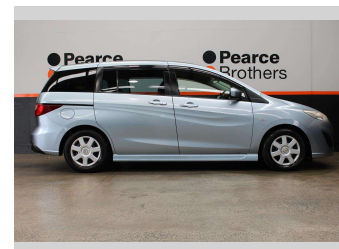

# 2010 Mazda PREMACY 2.0L, 7 SEATER, ELECTRIC

**Purchase Price** **\$7,990**  
Includes GST, Registration & Licensing

Finance may be available on this vehicle. Ask one of our friendly staff for more information.

Body Style  
**Wagon**

Odometer  
**116,029 km**

Engine  
**1990 cc, Internal Combustion**

Fuel Type  
**Petrol**

Transmission  
**Automatic**

Wheels  
-

VIN  
**7AT0C133X21101051**

Interior  
-