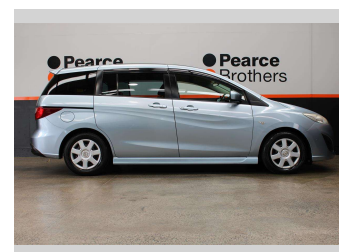

2010 Mazda PREMACY 2.0L, 7 SEATER, ELECTRIC

Purchase Price **\$6,990**
Includes GST, Registration & Licensing

Finance may be available on this vehicle. Ask one of our friendly staff for more information.

Body Style
Wagon

Odometer
116,029 km

Engine
1990 cc, Internal Combustion

Fuel Type
Petrol

Transmission
Automatic

Wheels
-

VIN
7AT0C133X21101051

Interior
-