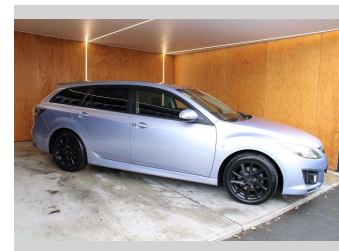

2008 Mazda Atenza 2.5L WAGON, BLACKED OUT

Purchase Price **\$9,990**
Includes GST, Registration & Licensing

Finance may be available on this vehicle. Ask one of our friendly staff for more information.

Gain peace of mind with Mechanical Breakdown Insurance. **Ask us how.**

Top features
None Listed

Body Style
Station Wagon

Odometer
127,946 km

Engine
2488 cc, Internal Combustion

Fuel Type
Petrol

Transmission
Automatic

Wheels
-

VIN
7AT0C139X20102284

Interior
-

Safety

Based on 2023 UCSR rating for 08-11 models

Reg No.
PEG959

Ext Colour
Silver

History
Ex-Overseas

Seats
5 seats

CO2 Emissions
★★★★☆☆
229 grams/km