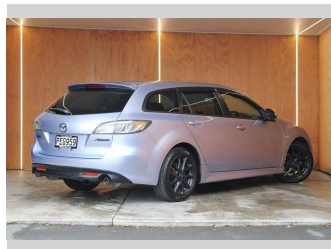

2008 Mazda Atenza 2.5L WAGON, BLACKED OUT

Purchase Price **\$9,990**
Includes GST, Registration & Licensing

Finance may be available on this vehicle. Ask one of our friendly staff for more information.

Gain peace of mind with Mechanical Breakdown Insurance. **Ask us how.**

Top features
None Listed

Body Style
Station Wagon

Odometer
127,946 km

Engine
2488 cc, Internal Combustion

Fuel Type
Petrol

Transmission
Automatic

Wheels
-

VIN
7AT0C139X20102284

Interior
-

Safety

Based on 2023 UCSR rating for 08-11 models

Reg No.
PEG959

Ext Colour
Silver

History
Ex-Overseas

Seats
5 seats

CO2 Emissions
★★★★☆☆
229 grams/km