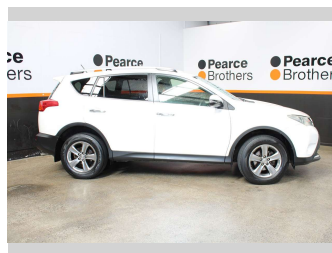

2015 Toyota RAV4 GXL 2.5P NZ NEW

Purchase Price **\$12,490**
Includes GST, Registration & Licensing

Finance may be available on this vehicle. Ask one of our friendly staff for more information.

Gain peace of mind with Mechanical Breakdown Insurance. **Ask us how.**

Body Style
4 door, Wagon

Odometer
225,118 km

Engine
2494 cc, Internal Combustion

Fuel Type
Petrol

Transmission
Automatic

Wheels
-

VIN
JTMDFREVO0D131060

Interior
-