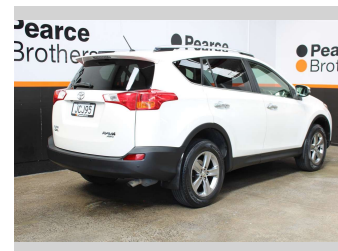

2015 Toyota RAV4 GXL 2.5P NZ NEW

Purchase Price **\$12,490**
Includes GST, Registration & Licensing

Finance may be available on this vehicle. Ask one of our friendly staff for more information.

Gain peace of mind with Mechanical Breakdown Insurance. **Ask us how.**

Body Style
4 door, Wagon

Odometer
225,118 km

Engine
2494 cc, Internal Combustion

Fuel Type
Petrol

Transmission
Automatic

Wheels
-

VIN
JTMDFREVO0D131060

Interior
-