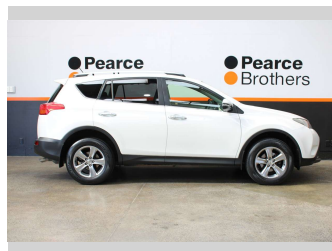

2015 Toyota RAV4 GXL 2.5P NZ NEW

Purchase Price **\$12,490**
Includes GST, Registration & Licensing

Finance may be available on this vehicle. Ask one of our friendly staff for more information.

Gain peace of mind with Mechanical Breakdown Insurance. **Ask us how.**

Body Style
4 door, Wagon

Odometer
225,118 km

Engine
2494 cc, Internal Combustion

Fuel Type
Petrol

Transmission
Automatic

Wheels
-

VIN
JTMDFREVO0D131060

Interior
-