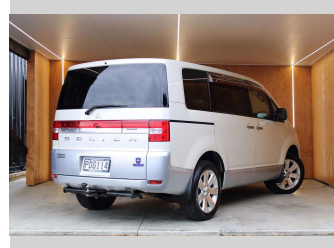

2008 Mitsubishi Delica D5 CHAMONIX 4WD PETROL

Purchase Price **\$12,990**
Includes GST, Registration & Licensing

Finance may be available on this vehicle. Ask one of our friendly staff for more information.

Gain peace of mind with Mechanical Breakdown Insurance. **Ask us how.**

Top features
None Listed

Body Style
People Movers

Odometer
163,959 km

Engine
2350 cc, Internal Combustion

Fuel Type
Petrol

Transmission
Automatic, 4WD