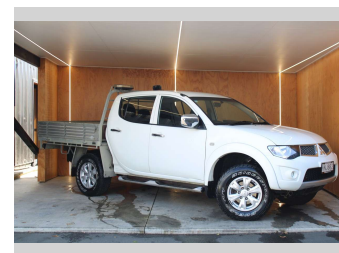

2014 Mitsubishi Triton GLX, DIESEL, FLATDECK

Purchase Price **\$14,990**
Includes GST, Registration & Licensing

Finance may be available on this vehicle. Ask one of our friendly staff for more information.

Body Style
4 door, Ute

Odometer
192,346 km

Engine
2477 cc, Internal Combustion

Fuel Type
Diesel

Transmission
Automatic

Wheels
-

VIN
MMAJRKA40FD008083

Interior
-