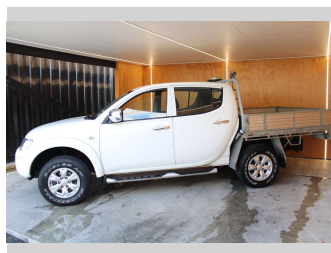

2014 Mitsubishi Triton GLX, DIESEL, FLATDECK

Purchase Price **\$14,990**
Includes GST, Registration & Licensing

Finance may be available on this vehicle. Ask one of our friendly staff for more information.

Body Style
4 door, Ute

Odometer
192,346 km

Engine
2477 cc, Internal Combustion

Fuel Type
Diesel

Transmission
Automatic

Wheels
-

VIN
MMAJRKA40FD008083

Interior
-