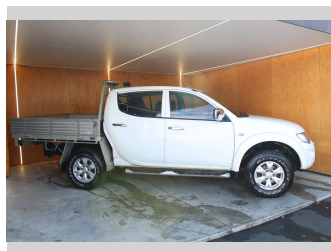

2014 Mitsubishi Triton GLX, DIESEL, FLATDECK

Purchase Price **\$14,990**
Includes GST, Registration & Licensing

Finance may be available on this vehicle. Ask one of our friendly staff for more information.

Body Style
4 door, Ute

Odometer
192,346 km

Engine
2477 cc, Internal Combustion

Fuel Type
Diesel

Transmission
Automatic

Wheels
-

VIN
MMAJRKA40FD008083

Interior
-