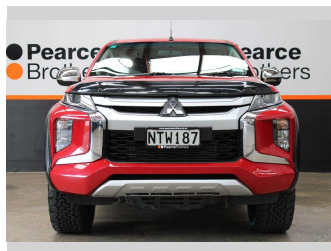

2020 Mitsubishi Triton GLXR, 20" MAGS, CANOPY

Purchase Price **\$27,990**
Includes GST, Registration & Licensing

Finance may be available on this vehicle. Ask one of our friendly staff for more information.

Body Style
4 door, Ute

Odometer
82,899 km

Engine
2442 cc, Internal Combustion

Fuel Type
Diesel

Transmission
MANUAL

Wheels
-

VIN
MMAJJKK10KH014334

Interior
-