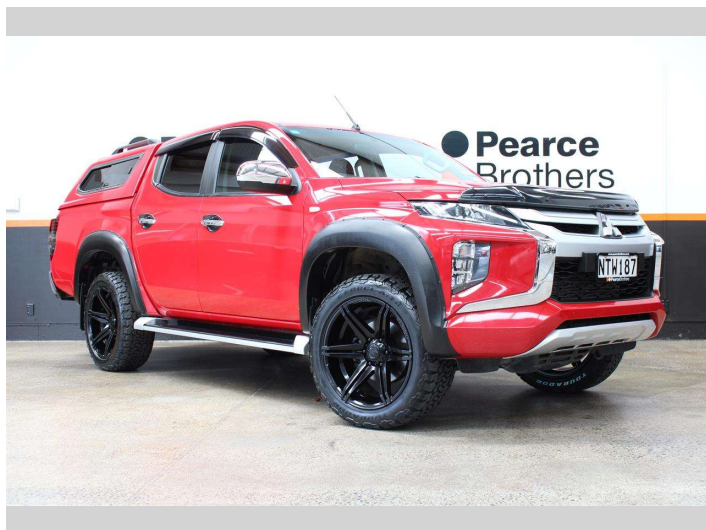

2020 Mitsubishi Triton GLXR, 20" MAGS, CANOPY

Purchase Price **\$27,990**
Includes GST, Registration & Licensing

Finance may be available on this vehicle. Ask one of our friendly staff for more information.

Body Style
4 door, Ute

Odometer
82,899 km

Engine
2442 cc, Internal Combustion

Fuel Type
Diesel

Transmission
MANUAL

Wheels
-

VIN
MMAJJKK10KH014334

Interior
-