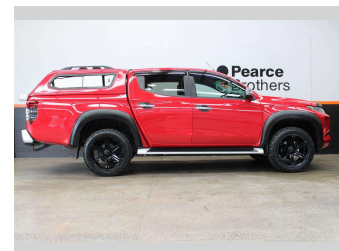

2020 Mitsubishi Triton GLXR, 20" MAGS, CANOPY

Purchase Price **\$27,990**
Includes GST, Registration & Licensing

Finance may be available on this vehicle. Ask one of our friendly staff for more information.

Body Style
4 door, Ute

Odometer
82,899 km

Engine
2442 cc, Internal Combustion

Fuel Type
Diesel

Transmission
MANUAL

Wheels
-

VIN
MMAJJKK10KH014334

Interior
-