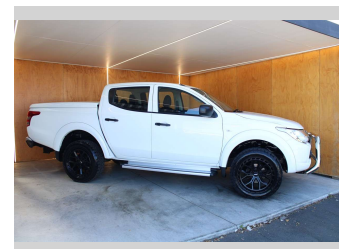

2016 Mitsubishi Triton GLX, 4X4, BRAND NEW MAGS

Purchase Price **\$23,990**
Includes GST, Registration & Licensing

Finance may be available on this vehicle. Ask one of our friendly staff for more information.

Body Style
4 door, Ute

Odometer
187,061 km

Engine
2442 cc, Internal Combustion

Fuel Type
Diesel

Transmission
Automatic

Wheels
-

VIN
MMAJYKL10GH014369

Interior
-