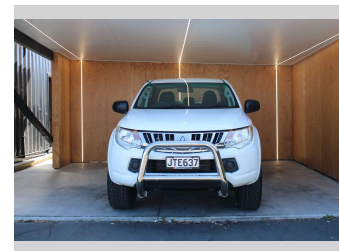

2016 Mitsubishi Triton GLX, 4X4, BRAND NEW MAGS

Purchase Price **\$23,990**
Includes GST, Registration & Licensing

Finance may be available on this vehicle. Ask one of our friendly staff for more information.

Body Style
4 door, Ute

Odometer
187,061 km

Engine
2442 cc, Internal Combustion

Fuel Type
Diesel

Transmission
Automatic

Wheels
-

VIN
MMAJYKL10GH014369

Interior
-