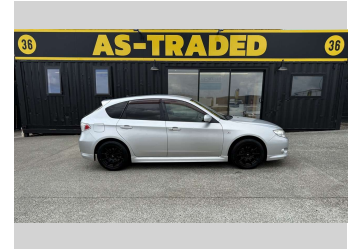

2011 Subaru Impreza 1.5 AUTO BLACKED OUT

Purchase Price

\$7,995

Includes GST, Registration & Licensing

Finance may be available on this vehicle. Ask one of our friendly staff for more information.

Gain peace of mind with Mechanical Breakdown Insurance. **Ask us how.**

Top features

None Listed

Body Style

Hatchback

Odometer

119,869 km

Engine

1490 cc, Internal Combustion

Fuel Type

Petrol

Transmission

Automatic

Wheels

-

VIN

7AT0GF09X20044831