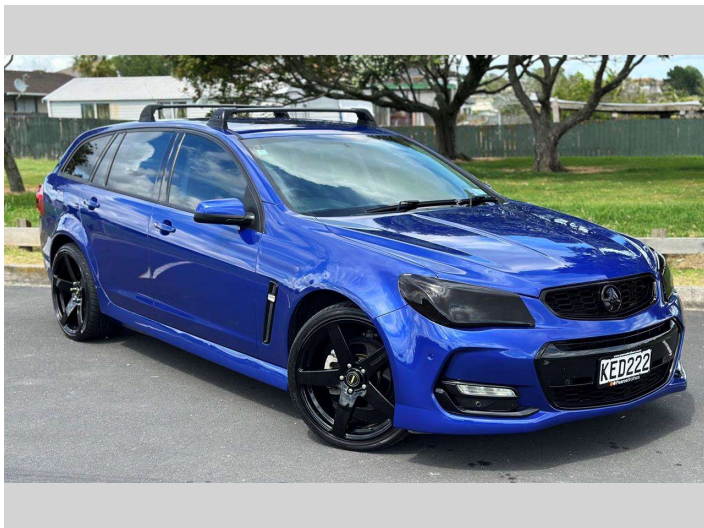

2016 Holden Commodore VF2 SV6 WAGON

Purchase Price **\$27,975**
Includes GST, Registration & Licensing

Finance may be available on this vehicle. Ask one of our friendly staff for more information.

Gain peace of mind with Mechanical Breakdown Insurance. **Ask us how.**

Top features
None Listed

Body Style
5 door, Station Wagon

Odometer
130,359 km

Engine
3564 cc, In-Line

Fuel Type
Petrol

Transmission
Automatic, Rear Wheel

Wheels
-

VIN
6G1FB8E38GL240679

Interior
-

Safety
-

Reg No.
KED222

Ext Colour
Blue

History
NZ New, 7 owners

Seats
5 seats

CO2 Emissions
-

Energy Economy
-