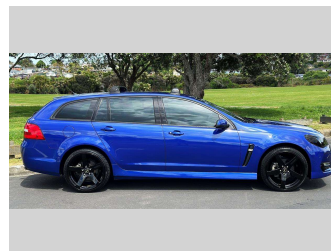

2016 Holden Commodore VF2 SV6 WAGON

Purchase Price **\$27,975**
Includes GST, Registration & Licensing

Finance may be available on this vehicle. Ask one of our friendly staff for more information.

Gain peace of mind with Mechanical Breakdown Insurance. **Ask us how.**

Top features
None Listed

Body Style
5 door, Station Wagon

Odometer
130,359 km

Engine
3564 cc, In-Line

Fuel Type
Petrol

Transmission
Automatic, Rear Wheel

Wheels
-

VIN
6G1FB8E38GL240679

Interior
-

Safety
-

Reg No.
KED222

Ext Colour
Blue

History
NZ New, 7 owners

Seats
5 seats

CO2 Emissions
-

Energy Economy
-