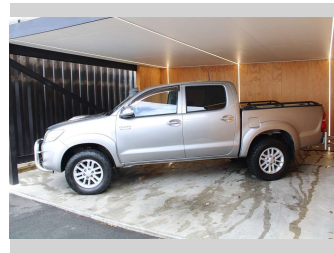

2015 Toyota Hilux SR5, 4X4, MANUAL, SNORKEL

Purchase Price **\$26,990**
Includes GST, Registration & Licensing

Finance may be available on this vehicle. Ask one of our friendly staff for more information.

UDC
New Zealand's Finance Company
MARAC
MEANS FINANCE

Gain peace of mind with Mechanical Breakdown Insurance. **Ask us how.**

autosure
INSURANCE

- Top features**
- » 4WD
 - » 4WD/4x4
 - » Adjustable 4X4
 - » Air Bag(s)
 - » Air Conditioning
 - » Alloys
 - » Alloys
 - » Bluetooth
 - » Car Stereo
 - » Central Locking
 - » Central Locking
 - » Climate Control
 - » Cruise Control
 - » Cruise Control
 - » Electric Mirrors
 - » Electric Mirrors
 - » Electric Windows
 - » Manual

Body Style
4 door, Ute

Odometer
282,241 km

Engine
2982 cc, Internal Combustion

Fuel Type
Diesel

Transmission
MANUAL

Wheels
-

VIN
MR0FZ29G801749524

Interior
-