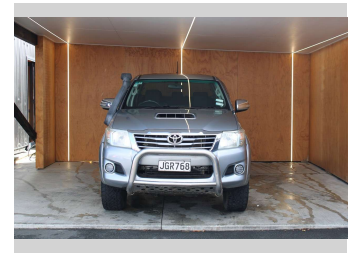

2015 Toyota Hilux SR5, 4X4, MANUAL, SNORKEL

Purchase Price **\$26,990**
Includes GST, Registration & Licensing

Finance may be available on this vehicle. Ask one of our friendly staff for more information.

UDC
New Zealand's Finance Company
MARAC
MEANS FINANCE

Gain peace of mind with Mechanical Breakdown Insurance. **Ask us how.**

autosure
INSURANCE

- Top features**
- » 4WD
 - » 4WD/4x4
 - » Adjustable 4X4
 - » Air Bag(s)
 - » Air Conditioning
 - » Alloys
 - » Alloys
 - » Bluetooth
 - » Car Stereo
 - » Central Locking
 - » Central Locking
 - » Climate Control
 - » Cruise Control
 - » Cruise Control
 - » Electric Mirrors
 - » Electric Mirrors
 - » Electric Windows
 - » Manual

Body Style
4 door, Ute

Odometer
282,241 km

Engine
2982 cc, Internal Combustion

Fuel Type
Diesel

Transmission
MANUAL

Wheels
-

VIN
MR0FZ29G801749524

Interior
-