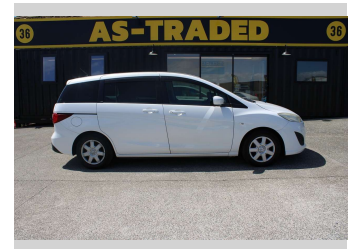

2010 Mazda PREMACY 2.0L 7 SEATER PEOPLE

Purchase Price **\$5,999**
Includes GST, Registration & Licensing

Finance may be available on this vehicle. Ask one of our friendly staff for more information.

Gain peace of mind with Mechanical Breakdown Insurance. **Ask us how.**

Top features
None Listed

Body Style
People Movers

Odometer
160,071 km

Engine
1990 cc, Internal Combustion

Fuel Type
Petrol

Transmission
Automatic

Wheels
-

VIN
7AT0C133X1911122