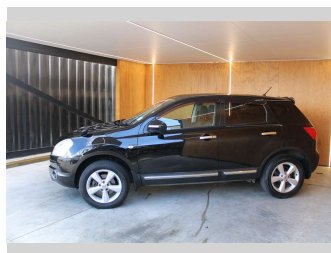

2011 Nissan Dualis 2.0L MOON ROOF REVERSE CAM

Purchase Price **\$9,990**
Includes GST, Registration & Licensing

Finance may be available on this vehicle. Ask one of our friendly staff for more information.

Body Style
Wagon

Odometer
118,094 km

Engine
1990 cc, Internal Combustion

Fuel Type
Petrol

Transmission
CVT

Wheels
-

VIN
7AT0DH7HX16302555

Interior
-