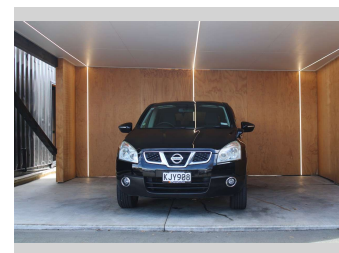

2011 Nissan Dualis 2.0L MOON ROOF REVERSE CAM

Purchase Price **\$9,990**
Includes GST, Registration & Licensing

Finance may be available on this vehicle. Ask one of our friendly staff for more information.

Body Style
Wagon

Odometer
118,094 km

Engine
1990 cc, Internal Combustion

Fuel Type
Petrol

Transmission
CVT

Wheels
-

VIN
7AT0DH7HX16302555

Interior
-