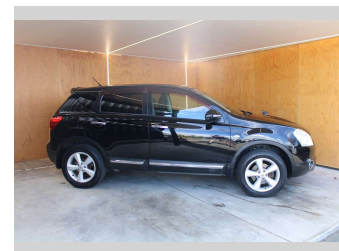

2011 Nissan Dualis 2.0L MOON ROOF REVERSE CAM

Purchase Price **\$9,990**
Includes GST, Registration & Licensing

Finance may be available on this vehicle. Ask one of our friendly staff for more information.

Body Style
Wagon

Odometer
118,094 km

Engine
1990 cc, Internal Combustion

Fuel Type
Petrol

Transmission
CVT

Wheels
-

VIN
7AT0DH7HX16302555

Interior
-