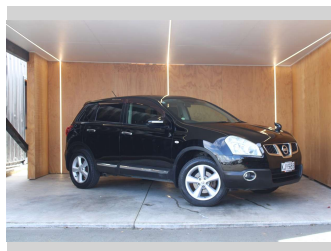

2011 Nissan Dualis 2.0L MOON ROOF REVERSE CAM

Purchase Price **\$9,990**
Includes GST, Registration & Licensing

Finance may be available on this vehicle. Ask one of our friendly staff for more information.

Body Style
Wagon

Odometer
118,094 km

Engine
1990 cc, Internal Combustion

Fuel Type
Petrol

Transmission
CVT

Wheels
-

VIN
7AT0DH7HX16302555

Interior
-