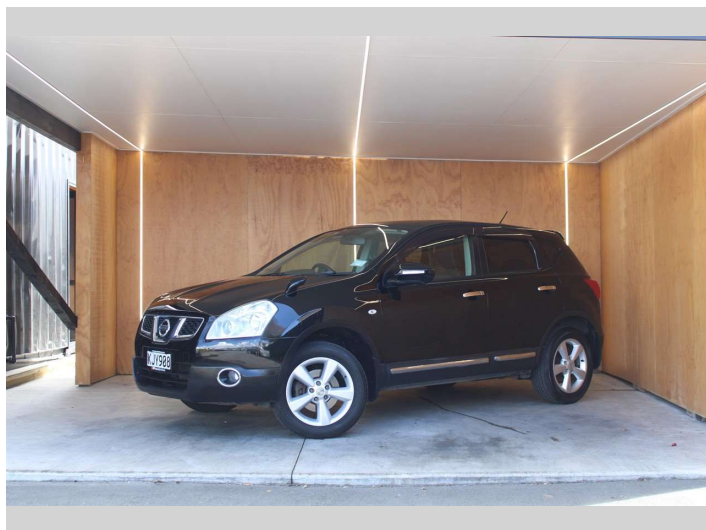

2011 Nissan Dualis 2.0L MOON ROOF REVERSE CAM

Purchase Price **\$9,990**
Includes GST, Registration & Licensing

Finance may be available on this vehicle. Ask one of our friendly staff for more information.

Body Style
Wagon

Odometer
118,094 km

Engine
1990 cc, Internal Combustion

Fuel Type
Petrol

Transmission
CVT

Wheels
-

VIN
7AT0DH7HX16302555

Interior
-

Safety
-

Reg No.
KJY908

Ext Colour
Black

History
Ex-Overseas

Seats
5 seats

CO2 Emissions
-

Energy Economy
-

Stock ID: 28625