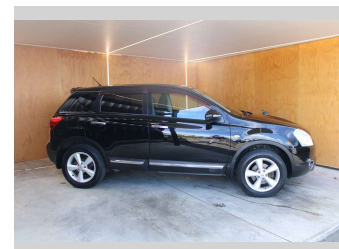

# 2011 Nissan Dualis 2.0L MOON ROOF REVERSE CAM

**Purchase Price** **\$8,990**  
Includes GST, Registration & Licensing

Finance may be available on this vehicle. Ask one of our friendly staff for more information.

UDC  
New Zealand's Finance Company  
MARAC  
MEANS FINANCE

Gain peace of mind with Mechanical Breakdown Insurance. **Ask us how.**

autosure  
INSURANCE

- Top features**
- » Air Bag(s)
  - » Air Conditioning
  - » Alloys
  - » Car Stereo
  - » Central Locking
  - » Central Locking
  - » Climate Control
  - » Electric Mirrors
  - » Electric Mirrors
  - » Electric Windows
  - » Keyless Entry
  - » Moon Roof
  - » Power Steering
  - » Remote Locking
  - » Reverse Camera
  - » Tinted Windows

Body Style  
**Wagon**

Odometer  
**118,094 km**

Engine  
**1990 cc, Internal Combustion**

Fuel Type  
**Petrol**

Transmission  
**CVT**

Wheels  
-

VIN  
**7AT0DH7HX16302555**

Interior  
-