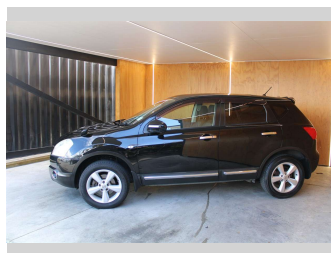

# 2011 Nissan Dualis 2.0L MOON ROOF REVERSE CAM

**Purchase Price** **\$8,990**  
Includes GST, Registration & Licensing

Finance may be available on this vehicle. Ask one of our friendly staff for more information.

UDC  
New Zealand's Finance Company  
MARAC  
MEANS FINANCE

Gain peace of mind with Mechanical Breakdown Insurance. **Ask us how.**

autosure  
INSURANCE

- Top features**
- » Air Bag(s)
  - » Air Conditioning
  - » Alloys
  - » Car Stereo
  - » Central Locking
  - » Central Locking
  - » Climate Control
  - » Electric Mirrors
  - » Electric Mirrors
  - » Electric Windows
  - » Keyless Entry
  - » Moon Roof
  - » Power Steering
  - » Remote Locking
  - » Reverse Camera
  - » Tinted Windows

Body Style  
**Wagon**

Odometer  
**118,094 km**

Engine  
**1990 cc, Internal Combustion**

Fuel Type  
**Petrol**

Transmission  
**CVT**

Wheels  
-

VIN  
**7AT0DH7HX16302555**

Interior  
-