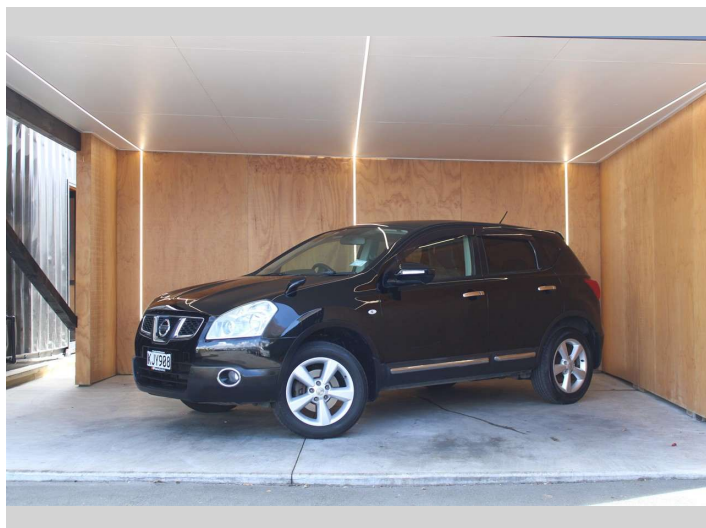

# 2011 Nissan Dualis 2.0L MOON ROOF REVERSE CAM

**Purchase Price** **\$8,990**  
Includes GST, Registration & Licensing

Finance may be available on this vehicle. Ask one of our friendly staff for more information.

UDC  
New Zealand's Finance Company  
MARAC  
MEANS FINANCE

Gain peace of mind with Mechanical Breakdown Insurance. **Ask us how.**

autosure  
INSURANCE

- Top features**
- » Air Bag(s)
  - » Air Conditioning
  - » Alloys
  - » Car Stereo
  - » Central Locking
  - » Central Locking
  - » Climate Control
  - » Electric Mirrors
  - » Electric Mirrors
  - » Electric Windows
  - » Keyless Entry
  - » Moon Roof
  - » Power Steering
  - » Remote Locking
  - » Reverse Camera
  - » Tinted Windows

Body Style  
**Wagon**

Odometer  
**118,094 km**

Engine  
**1990 cc, Internal Combustion**

Fuel Type  
**Petrol**

Transmission  
**CVT**

Wheels  
-

VIN  
**7AT0DH7HX16302555**

Interior  
-