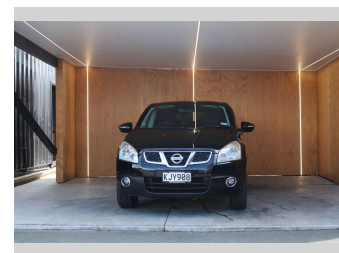

# 2011 Nissan Dualis 2.0L MOON ROOF REVERSE CAM

**Purchase Price** **\$8,990**  
Includes GST, Registration & Licensing

Finance may be available on this vehicle. Ask one of our friendly staff for more information.

UDC  
New Zealand's Finance Company  
MARAC  
MEANS FINANCE

Gain peace of mind with Mechanical Breakdown Insurance. **Ask us how.**

autosure  
INSURANCE

- Top features**
- » Air Bag(s)
  - » Air Conditioning
  - » Alloys
  - » Car Stereo
  - » Central Locking
  - » Central Locking
  - » Climate Control
  - » Electric Mirrors
  - » Electric Mirrors
  - » Electric Windows
  - » Keyless Entry
  - » Moon Roof
  - » Power Steering
  - » Remote Locking
  - » Reverse Camera
  - » Tinted Windows

Body Style  
**Wagon**

Odometer  
**118,094 km**

Engine  
**1990 cc, Internal Combustion**

Fuel Type  
**Petrol**

Transmission  
**CVT**

Wheels  
-

VIN  
**7AT0DH7HX16302555**

Interior  
-