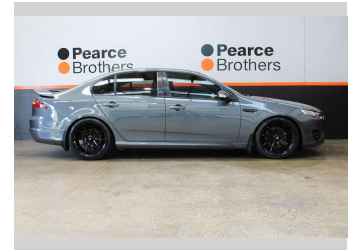

# 2016 Ford Falcon G6E TURBO FG X, LWRD ON 20"

**Purchase Price** **\$35,990**  
Includes GST, Registration & Licensing

Finance may be available on this vehicle. Ask one of our friendly staff for more information.

**Body Style**  
4 door, Sedan

**Odometer**  
101,860 km

**Engine**  
3984 cc, Internal Combustion

**Fuel Type**  
Petrol

**Transmission**  
Automatic

**Wheels**  
-

**VIN**  
6FPAAAJGSWFJ8XXXX

**Interior**  
-