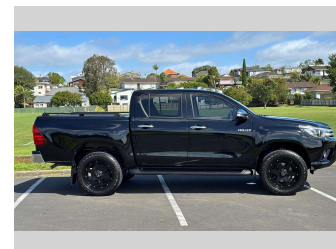

2017 Toyota Hilux SR5 TD DC 2.8D AUTO

Purchase Price **\$33,975**
Includes GST, Registration & Licensing

Finance may be available on this vehicle. Ask one of our friendly staff for more information.

Gain peace of mind with Mechanical Breakdown Insurance. **Ask us how.**

Top features
None Listed

Body Style
4 door, Ute

Odometer
54,382 km

Engine
2755 cc, In-Line

Fuel Type
Diesel

Transmission
Automatic

Wheels
-

VIN
MROGA3DD800261923

Interior
-

Safety
-

Reg No.
MRQ18

Ext Colour
Black

History
NZ New, 6 owners

Seats
5 seats

CO2 Emissions
-

Energy Economy
-