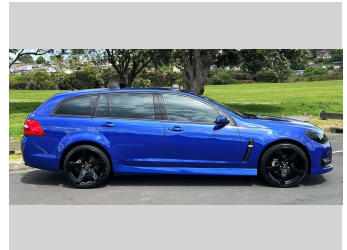

# 2016 Holden Commodore VF2 SV6 WAGON

**Purchase Price** **\$26,975**  
Includes GST, Registration & Licensing

Finance may be available on this vehicle. Ask one of our friendly staff for more information.

Gain peace of mind with Mechanical Breakdown Insurance. **Ask us how.**

**Top features**

None Listed

Body Style  
**5 door, Station Wagon**

Odometer  
**130,359 km**

Engine  
**3564 cc, In-Line**

Fuel Type  
**Petrol**