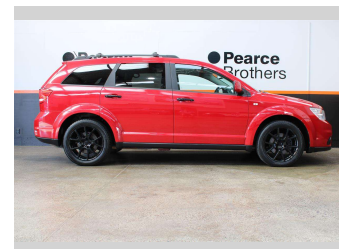

2016 Dodge Journey R/T, BLACKED OUT, 7 SEATER

Purchase Price **\$16,990**
Includes GST, Registration & Licensing

Finance may be available on this vehicle. Ask one of our friendly staff for more information.

Body Style
5 door, Wagon

Odometer
88,063 km

Engine
2360 cc, Internal Combustion

Fuel Type
Petrol

Transmission
Automatic

Wheels
-

VIN
3C4PDCKBXET299994

Interior
-