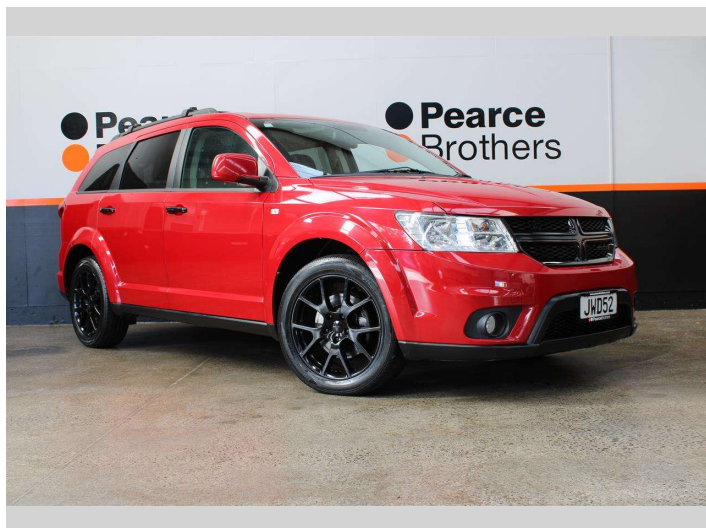

2016 Dodge Journey R/T, BLACKED OUT, 7 SEATER

Purchase Price **\$16,990**
Includes GST, Registration & Licensing

Finance may be available on this vehicle. Ask one of our friendly staff for more information.

Body Style
5 door, Wagon

Odometer
88,063 km

Engine
2360 cc, Internal Combustion

Fuel Type
Petrol

Transmission
Automatic

Wheels
-

VIN
3C4PDCKBXET299994

Interior
-