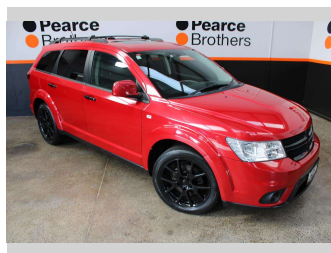

2016 Dodge Journey R/T, BLACKED OUT, 7 SEATER

Purchase Price **\$16,990**
Includes GST, Registration & Licensing

Finance may be available on this vehicle. Ask one of our friendly staff for more information.

Body Style
5 door, Wagon

Odometer
88,063 km

Engine
2360 cc, Internal Combustion

Fuel Type
Petrol

Transmission
Automatic

Wheels
-

VIN
3C4PDCKBXET299994

Interior
-