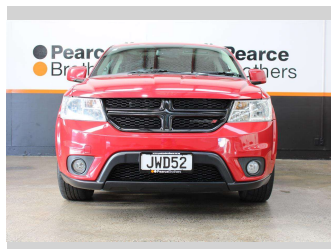

2016 Dodge Journey R/T, BLACKED OUT, 7 SEATER

Purchase Price **\$16,990**
Includes GST, Registration & Licensing

Finance may be available on this vehicle. Ask one of our friendly staff for more information.

Body Style
5 door, Wagon

Odometer
88,063 km

Engine
2360 cc, Internal Combustion

Fuel Type
Petrol

Transmission
Automatic

Wheels
-

VIN
3C4PDCKBXET299994

Interior
-