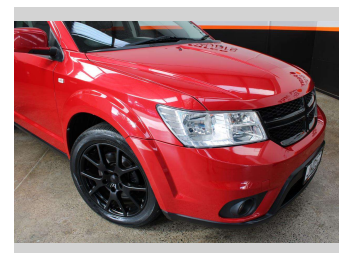

2016 Dodge Journey R/T, BLACKED OUT, 7 SEATER

Purchase Price **\$16,990**
Includes GST, Registration & Licensing

Finance may be available on this vehicle. Ask one of our friendly staff for more information.

Body Style
5 door, Wagon

Odometer
88,063 km

Engine
2360 cc, Internal Combustion

Fuel Type
Petrol

Transmission
Automatic

Wheels
-

VIN
3C4PDCKBXET299994

Interior
-