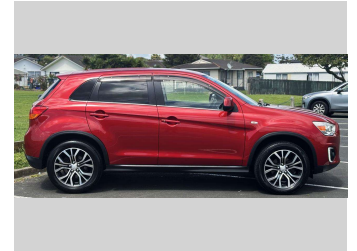

# 2016 Mitsubishi ASX XLS 2.0P NZ NEW

Purchase Price

**\$14,975**

Includes GST, Registration & Licensing

Finance may be available on this vehicle. Ask one of our friendly staff for more information.

**MARAC**