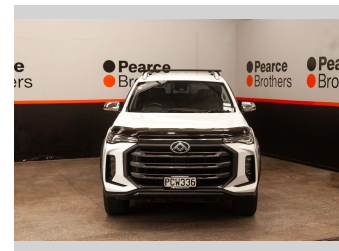

2022 LDV T60 MEGA LUX, 4X4, CANOPY

Purchase Price **\$29,990**
Includes GST, Registration & Licensing

Finance may be available on this vehicle. Ask one of our friendly staff for more information.

Gain peace of mind with Mechanical Breakdown Insurance. **Ask us how.**

Body Style
4 door, Ute

Odometer
104,851 km

Engine
2776 cc, Internal Combustion

Fuel Type
Diesel

Transmission
Automatic

Wheels
-

VIN
LSFAM11C6NA074122

Interior
-