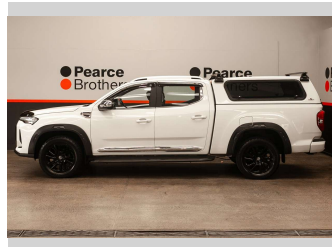

2022 LDV T60 MEGA LUX, 4X4, CANOPY

Purchase Price **\$29,990**
Includes GST, Registration & Licensing

Finance may be available on this vehicle. Ask one of our friendly staff for more information.

Gain peace of mind with Mechanical Breakdown Insurance. **Ask us how.**

Body Style
4 door, Ute

Odometer
104,851 km

Engine
2776 cc, Internal Combustion

Fuel Type
Diesel

Transmission
Automatic

Wheels
-

VIN
LSFAM11C6NA074122

Interior
-