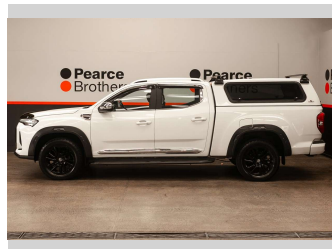

2022 LDV T60 MEGA LUX, 4X4, CANOPY

Purchase Price **\$28,990**
Includes GST, Registration & Licensing

Finance may be available on this vehicle. Ask one of our friendly staff for more information.

Gain peace of mind with Mechanical Breakdown Insurance. **Ask us how.**

Body Style
4 door, Ute

Odometer
104,851 km

Engine
2776 cc, Internal Combustion

Fuel Type
Diesel

Transmission
Automatic

Wheels
-

VIN
LSFAM11C6NA074122

Interior
-