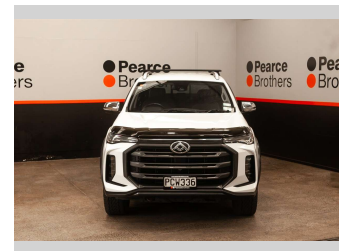

2022 LDV T60 MEGA LUX, 4X4, CANOPY

Purchase Price **\$28,990**
Includes GST, Registration & Licensing

Finance may be available on this vehicle. Ask one of our friendly staff for more information.

Gain peace of mind with Mechanical Breakdown Insurance. **Ask us how.**

Body Style
4 door, Ute

Odometer
104,851 km

Engine
2776 cc, Internal Combustion

Fuel Type
Diesel

Transmission
Automatic

Wheels
-

VIN
LSFAM11C6NA074122

Interior
-