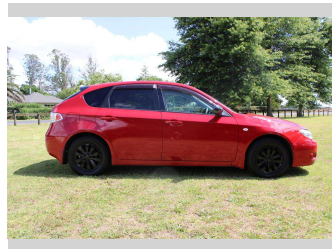

2009 Subaru Impreza 1.5 AUTO BLACKED OUT

Purchase Price **\$6,990**
Includes GST, Registration & Licensing

Finance may be available on this vehicle. Ask one of our friendly staff for more information.

Gain peace of mind with Mechanical Breakdown Insurance. **Ask us how.**

Top features
 None Listed

Body Style
Hatchback

Odometer
121,096 km

Engine
1490 cc, Internal Combustion

Fuel Type
Petrol

Transmission
Automatic

Wheels
 -

VIN
7AT0GF09X18014290

Interior
 -

Safety
 -

Reg No.
LUS776

Ext Colour
Red

History
Ex-Overseas

Seats
5 seats

CO2 Emissions
 -

Energy Economy
 -