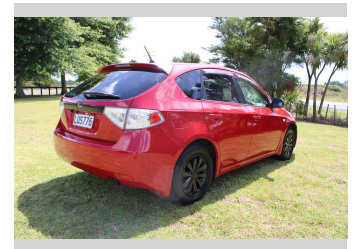

2009 Subaru Impreza 1.5 AUTO BLACKED OUT

Purchase Price **\$6,990**
Includes GST, Registration & Licensing

Finance may be available on this vehicle. Ask one of our friendly staff for more information.

Gain peace of mind with Mechanical Breakdown Insurance. **Ask us how.**

Top features
 None Listed

Body Style
Hatchback

Odometer
121,096 km

Engine
1490 cc, Internal Combustion

Fuel Type
Petrol

Transmission
Automatic

Wheels
 -

VIN
7AT0GF09X18014290

Interior
 -

Safety
 -

Reg No.
LUS776

Ext Colour
Red

History
Ex-Overseas

Seats
5 seats

CO2 Emissions
 -

Energy Economy
 -