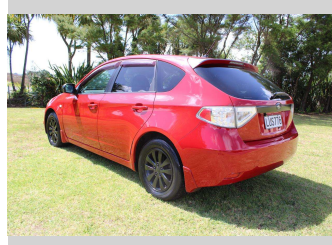

2009 Subaru Impreza 1.5 AUTO BLACKED OUT

Purchase Price **\$6,990**
Includes GST, Registration & Licensing

Finance may be available on this vehicle. Ask one of our friendly staff for more information.

Gain peace of mind with Mechanical Breakdown Insurance. **Ask us how.**

Top features
 None Listed

Body Style
Hatchback

Odometer
121,096 km

Engine
1490 cc, Internal Combustion

Fuel Type
Petrol

Transmission
Automatic

Wheels
 -

VIN
7AT0GF09X18014290

Interior
 -

Safety
 -

Reg No.
LUS776

Ext Colour
Red

History
Ex-Overseas

Seats
5 seats

CO2 Emissions
 -

Energy Economy
 -