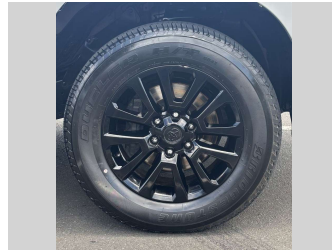

2018 Toyota Landcruiser Prado VRX BLACKOUT

Purchase Price **\$51,975**
Includes GST, Registration & Licensing

Finance may be available on this vehicle. Ask one of our friendly staff for more information.

Gain peace of mind with Mechanical Breakdown Insurance. **Ask us how.**

Top features
None Listed

Body Style
5 door, SUV

Odometer
148,935 km

Engine
2755 cc, In-Line

Fuel Type
Diesel

Transmission
Automatic

Wheels
-