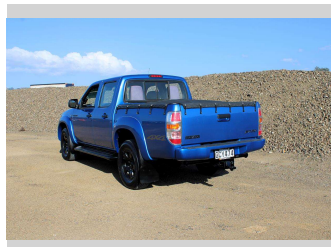

2011 Mazda BT-50 SDX 3.0TD 4WD D/C MANUAL

Purchase Price **\$14,990**
Includes GST, Registration & Licensing

Finance may be available on this vehicle. Ask one of our friendly staff for more information.

Gain peace of mind with Mechanical Breakdown Insurance. **Ask us how.**

Top features
None Listed

Body Style
Ute

Odometer
268,721 km

Engine
2953 cc, Internal Combustion

Fuel Type
Diesel

Transmission
MANUAL, 4WD