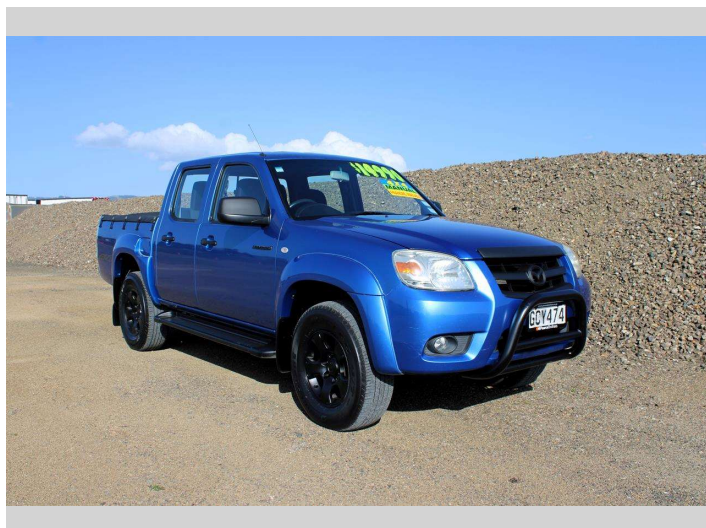

2011 Mazda BT-50 SDX 3.0TD 4WD D/C MANUAL

Purchase Price **\$14,990**
Includes GST, Registration & Licensing

Finance may be available on this vehicle. Ask one of our friendly staff for more information.

Gain peace of mind with Mechanical Breakdown Insurance. **Ask us how.**

Top features
None Listed

Body Style
Ute

Odometer
268,721 km

Engine
2953 cc, Internal Combustion

Fuel Type
Diesel

Transmission
MANUAL, 4WD

Wheels
-

VIN
MM0UNY0E400910742

Interior
-

Safety
-

Reg No.
GCV474

Ext Colour
Blue

History
NZ New

Seats
5 seats