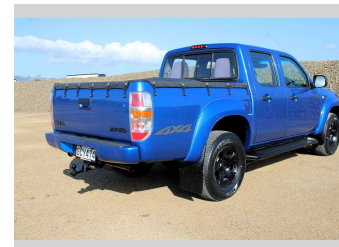

2011 Mazda BT-50 SDX 3.0TD 4WD D/C MANUAL

Purchase Price **\$14,990**
Includes GST, Registration & Licensing

Finance may be available on this vehicle. Ask one of our friendly staff for more information.

Gain peace of mind with Mechanical Breakdown Insurance. **Ask us how.**

Top features
None Listed

Body Style
Ute

Odometer
268,721 km

Engine
2953 cc, Internal Combustion

Fuel Type
Diesel

Transmission
MANUAL, 4WD

Wheels
-

VIN
MM0UNY0E400910742

Interior
-

Safety
-

Reg No.
GCV474

Ext Colour
Blue

History
NZ New

Seats
5 seats