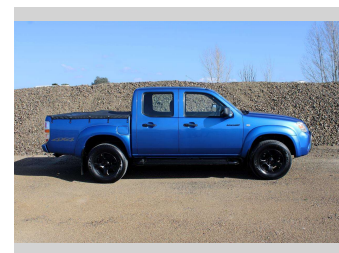

2011 Mazda BT-50 SDX 3.0TD 4WD D/C MANUAL

Purchase Price **\$14,990**
Includes GST, Registration & Licensing

Finance may be available on this vehicle. Ask one of our friendly staff for more information.

Gain peace of mind with Mechanical Breakdown Insurance. **Ask us how.**

Top features
None Listed

Body Style
Ute

Odometer
268,721 km

Engine
2953 cc, Internal Combustion

Fuel Type
Diesel

Transmission
MANUAL, 4WD