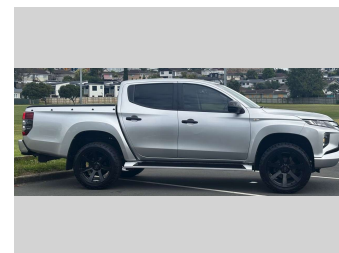

# 2020 Mitsubishi Triton GLXR NZ NEW 2.4D AUTO

**Purchase Price** **\$32,975**  
Includes GST, Registration & Licensing

Finance may be available on this vehicle. Ask one of our friendly staff for more information.

Gain peace of mind with Mechanical Breakdown Insurance. **Ask us how.**

**Top features**  
None Listed

Body Style  
**4 door, Ute**

Odometer  
**145,562 km**

Engine  
**2442 cc, In-Line**

Fuel Type  
**Diesel**