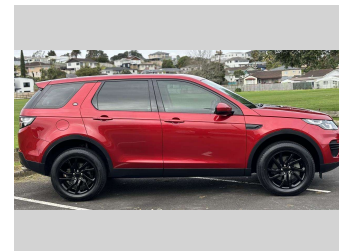

2018 Land Rover Discovery Sport TD4 SE NZ NEW

Purchase Price **\$28,975**
Includes GST, Registration & Licensing

Finance may be available on this vehicle. Ask one of our friendly staff for more information.

Gain peace of mind with Mechanical Breakdown Insurance. **Ask us how.**

Top features

None Listed

Body Style
5 door, SUV

Odometer
113,274 km

Engine
1999 cc, In-Line

Fuel Type
Diesel

Transmission
Automatic, 4WD