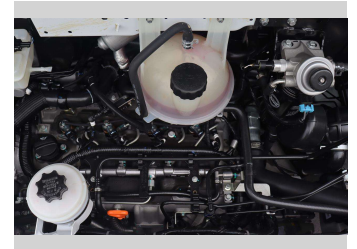

2023 LDV V80 11 SEATER LOW KMS

Purchase Price **$44,975**
Includes GST, Registration & Licensing

Finance may be available on this vehicle. Ask one of our friendly staff for more information.

Gain peace of mind with Mechanical Breakdown Insurance. **Ask us how.**

Top features

- » 11 Seater
- » 16" ALLOYS
- » Air Conditioning
- » Android Auto
- » Automatic Lights
- » Blind Spot Monitoring
- » Bluetooth
- » Body Kit (Factory)
- » Car Stereo
- » Central Locking
- » Climate Control
- » Cruise Control
- » Electric Mirrors
- » Electric Windows
- » Face Lift Model
- » Fog Lights
- » Grille
- » Keyless Entry

Body Style
4 door, People Movers

Odometer
1,332 km

Engine
2499 cc, Turbo Diesel

Fuel Type
Diesel

Transmission
Automatic/Manual, Front Wheel

Wheels
-

VIN
LSKG4GL16NA134734

Interior
Blue/ Grey, Deluxe cloth

Safety

Based on 2023 VSRR rating

Reg No.
QME620

Ext Colour
White

History
NZ New, 3 owners

Seats
11 seats, Deluxe cloth

CO2 Emissions
★☆☆☆☆
282 grams/km

Energy Economy
★☆☆☆☆

Annual fuel cost of $4,060
10.7L per 100km

Cost per year is an estimate based on diesel price of $2.00 per litre and an average distance of 14000 km. Includes Road User Charges. Emissions and Energy Economy figures standardised to 3P WLTP.

Stock ID: 31171

Pearce Brothers | Phone 0800 080 061 | Email adam@pearcebrothers.co.nz
103 Great South Road, Papatoetoe, Auckland 2113, New Zealand
www.pearcebrothers.co.nz