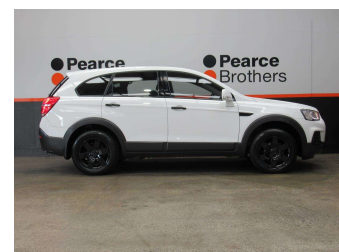

2016 Holden Captiva LS 2.2D 7 SEATER

Purchase Price **\$9,990**
Includes GST, Registration & Licensing

Finance may be available on this vehicle. Ask one of our friendly staff for more information.

Gain peace of mind with Mechanical Breakdown Insurance. **Ask us how.**

Body Style
4 door, Wagon

Odometer
197,202 km

Engine
2231 cc, Internal Combustion

Fuel Type
Diesel

Transmission
Automatic

Wheels
-

VIN
KL3CA2669GB514045

Interior
-

Safety
-

Reg No.
JSE634

Ext Colour
White

History
NZ New

Seats
7 seats

CO2 Emissions
-

Energy Economy
-

Stock ID: 27222