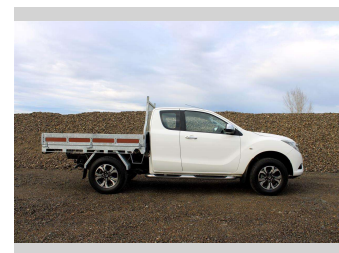

2018 Mazda BT-50 GLX 4WD E/CAB FLAT DECK

Purchase Price **\$27,990**
Includes GST, Registration & Licensing

Finance may be available on this vehicle. Ask one of our friendly staff for more information.

Gain peace of mind with Mechanical Breakdown Insurance. **Ask us how.**

Top features
None Listed

Body Style
4 door, Ute

Odometer
115,721 km

Engine
3198 cc, Internal Combustion

Fuel Type
Diesel

Transmission
Automatic, 4WD

Wheels
-

VIN
MM0UR0YG100775610