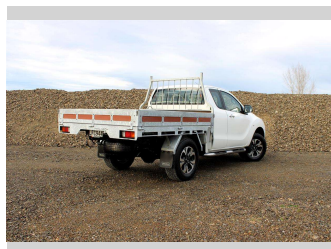

2018 Mazda BT-50 GLX 4WD E/CAB FLAT DECK

Purchase Price **\$27,990**
Includes GST, Registration & Licensing

Finance may be available on this vehicle. Ask one of our friendly staff for more information.

Gain peace of mind with Mechanical Breakdown Insurance. **Ask us how.**

Top features
None Listed

Body Style
4 door, Ute

Odometer
115,721 km

Engine
3198 cc, Internal Combustion

Fuel Type
Diesel

Transmission
Automatic, 4WD

Wheels
-

VIN
MM0UR0YG100775610

Interior
-

Safety
-

Reg No.
LFC944

Ext Colour
White

History
NZ New

Seats
4 seats

CO2 Emissions
-

Energy Economy
-