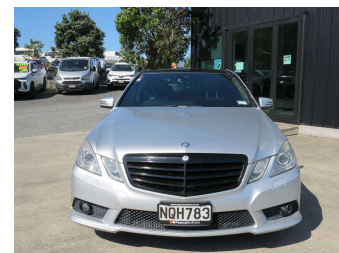

2010 Mercedes-Benz E250

Purchase Price **\$12,995**
Includes GST, Registration & Licensing

Finance may be available on this vehicle. Ask one of our friendly staff for more information.

Gain peace of mind with Mechanical Breakdown Insurance. **Ask us how.**

Top features
None Listed

Body Style
4 door, Sedan

Odometer
122,746 km

Engine
1790 cc, In-Line

Fuel Type
Petrol

Transmission
Automatic, Rear Wheel

Wheels
-

VIN
WDD2120472A134199

Interior
-

Safety
-

Reg No.
NQH783

Ext Colour
Silver

History
Ex-Overseas, 4 owners

Seats
5 seats

CO2 Emissions
-

Energy Economy
-