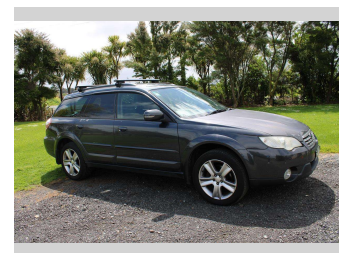

2008 Subaru OUTBACK WAG 2.5I MAN LTD

Purchase Price **\$4,490**
Includes GST, Registration & Licensing

Finance may be available on this vehicle. Ask one of our friendly staff for more information.

Gain peace of mind with Mechanical Breakdown Insurance. **Ask us how.**

Top features

None Listed

Body Style
Station Wagon

Odometer
213,112 km

Engine
2457 cc, Internal Combustion

Fuel Type
Petrol

Transmission
MANUAL, 4WD

Wheels
-