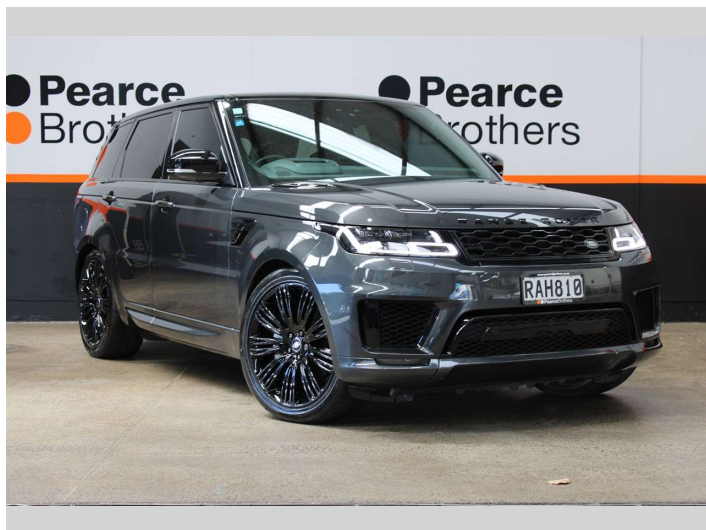

# 2021 Land Rover Range Rover SPORT HSE SDV6

**Purchase Price** **\$92,990**  
Includes GST, Registration & Licensing

Finance may be available on this vehicle. Ask one of our friendly staff for more information.

Body Style  
**Wagon**

Odometer  
**61,122 km**

Engine  
**2997 cc, Internal Combustion**

Fuel Type  
**Diesel**

Transmission  
**Automatic**

Wheels  
-

VIN  
**SALWA2AW6MA765700**

Interior  
-