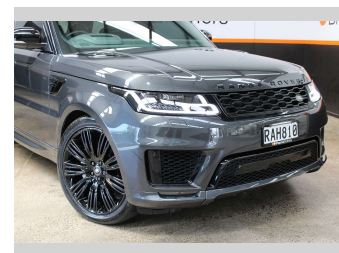

# 2021 Land Rover Range Rover SPORT HSE SDV6

**Purchase Price** **\$92,990**  
Includes GST, Registration & Licensing

Finance may be available on this vehicle. Ask one of our friendly staff for more information.

Body Style  
**Wagon**

Odometer  
**61,122 km**

Engine  
**2997 cc, Internal Combustion**

Fuel Type  
**Diesel**

Transmission  
**Automatic**

Wheels  
-

VIN  
**SALWA2AW6MA765700**

Interior  
-