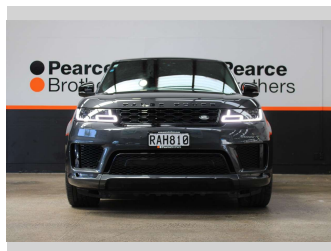

# 2021 Land Rover Range Rover SPORT HSE SDV6

**Purchase Price** **\$92,990**  
Includes GST, Registration & Licensing

Finance may be available on this vehicle. Ask one of our friendly staff for more information.

Body Style  
**Wagon**

Odometer  
**61,122 km**

Engine  
**2997 cc, Internal Combustion**

Fuel Type  
**Diesel**

Transmission  
**Automatic**

Wheels  
-

VIN  
**SALWA2AW6MA765700**

Interior  
-