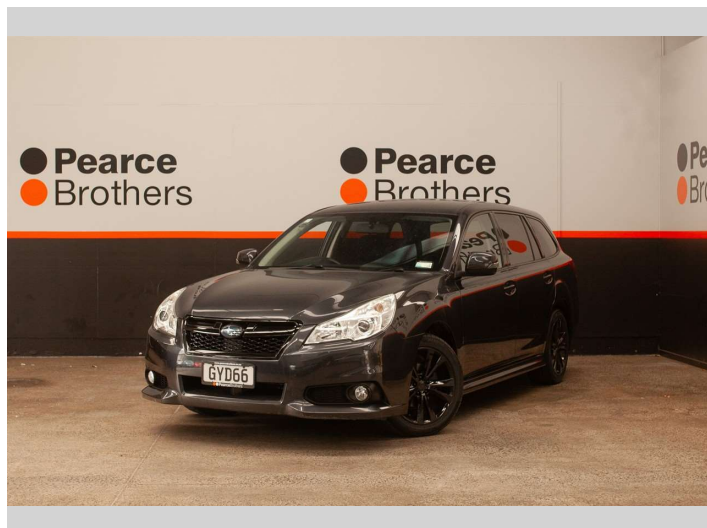

# 2013 Subaru Legacy SPORT, 2.5L PETROL, NZ NEW

**Purchase Price** **\$9,990**  
Includes GST, Registration & Licensing

Finance may be available on this vehicle. Ask one of our friendly staff for more information.

Body Style  
**Wagon**

Odometer  
**154,850 km**

Engine  
**2457 cc, Internal Combustion**

Fuel Type  
**Petrol**

Transmission  
**CVT**

Wheels  
-

VIN  
**JF1BRMKC2DG045097**

Interior  
-

Safety  
-

Reg No.  
**GYD66**

Ext Colour  
**Grey**

History  
**NZ New**

Seats  
**5 seats**

CO2 Emissions  
-

Energy Economy  
-

**Stock ID: 28205**