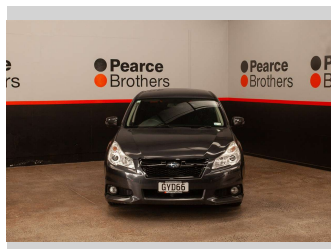

# 2013 Subaru Legacy SPORT, 2.5L PETROL, NZ NEW

**Purchase Price** **\$9,990**  
Includes GST, Registration & Licensing

Finance may be available on this vehicle. Ask one of our friendly staff for more information.

Body Style  
**Wagon**

Odometer  
**154,850 km**

Engine  
**2457 cc, Internal Combustion**

Fuel Type  
**Petrol**

Transmission  
**CVT**

Wheels  
-

VIN  
**JF1BRMKC2DG045097**

Interior  
-

Safety  
-

Reg No.  
**GYD66**

Ext Colour  
**Grey**

History  
**NZ New**

Seats  
**5 seats**

CO2 Emissions  
-

Energy Economy  
-

**Stock ID: 28205**