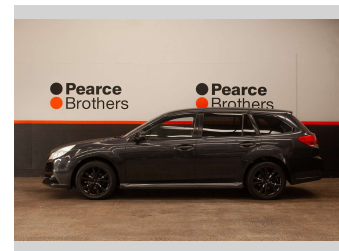

# 2013 Subaru Legacy SPORT, 2.5L PETROL, NZ NEW

**Purchase Price** **\$9,990**  
Includes GST, Registration & Licensing

Finance may be available on this vehicle. Ask one of our friendly staff for more information.

Body Style  
**Wagon**

Odometer  
**154,850 km**

Engine  
**2457 cc, Internal Combustion**

Fuel Type  
**Petrol**

Transmission  
**CVT**

Wheels  
-

VIN  
**JF1BRMKC2DG045097**

Interior  
-