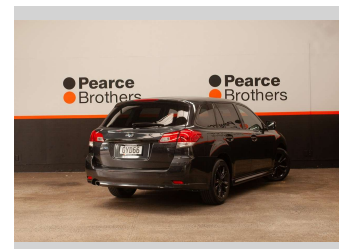

# 2013 Subaru Legacy SPORT, 2.5L PETROL, NZ NEW

**Purchase Price** **\$9,990**  
Includes GST, Registration & Licensing

Finance may be available on this vehicle. Ask one of our friendly staff for more information.

Body Style  
**Wagon**

Odometer  
**154,850 km**

Engine  
**2457 cc, Internal Combustion**

Fuel Type  
**Petrol**

Transmission  
**CVT**

Wheels  
-

VIN  
**JF1BRMKC2DG045097**

Interior  
-