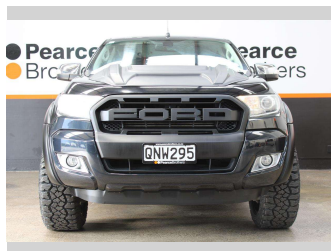

2016 Ford Ranger XLT MONSTERED BEASTMODE

Purchase Price **\$30,990**
Includes GST, Registration & Licensing

Finance may be available on this vehicle. Ask one of our friendly staff for more information.

Gain peace of mind with Mechanical Breakdown Insurance. **Ask us how.**

Body Style
4 door, Ute

Odometer
115,508 km

Engine
3198 cc, Internal Combustion

Fuel Type
Diesel

Transmission
Automatic

Wheels
-

VIN
MNAUMFF50GW616330

Interior
-