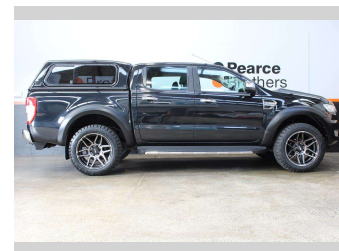

2016 Ford Ranger XLT MONSTERED BEASTMODE

Purchase Price **\$30,990**
Includes GST, Registration & Licensing

Finance may be available on this vehicle. Ask one of our friendly staff for more information.

Gain peace of mind with Mechanical Breakdown Insurance. **Ask us how.**

Body Style
4 door, Ute

Odometer
115,508 km

Engine
3198 cc, Internal Combustion

Fuel Type
Diesel

Transmission
Automatic

Wheels
-

VIN
MNAUMFF50GW616330

Interior
-