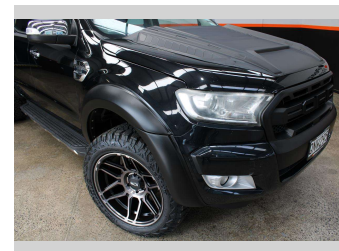

2016 Ford Ranger XLT MONSTERED BEASTMODE

Purchase Price **\$30,990**
Includes GST, Registration & Licensing

Finance may be available on this vehicle. Ask one of our friendly staff for more information.

Gain peace of mind with Mechanical Breakdown Insurance. **Ask us how.**

Body Style
4 door, Ute

Odometer
115,508 km

Engine
3198 cc, Internal Combustion

Fuel Type
Diesel

Transmission
Automatic

Wheels
-

VIN
MNAUMFF50GW616330

Interior
-