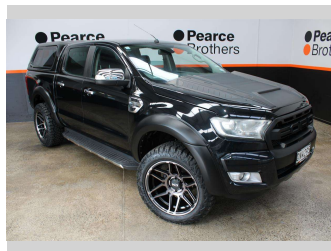

2016 Ford Ranger XLT MONSTERED BEASTMODE

Purchase Price **\$30,990**
Includes GST, Registration & Licensing

Finance may be available on this vehicle. Ask one of our friendly staff for more information.

Gain peace of mind with Mechanical Breakdown Insurance. **Ask us how.**

Body Style
4 door, Ute

Odometer
115,508 km

Engine
3198 cc, Internal Combustion

Fuel Type
Diesel

Transmission
Automatic

Wheels
-

VIN
MNAUMFF50GW616330

Interior
-