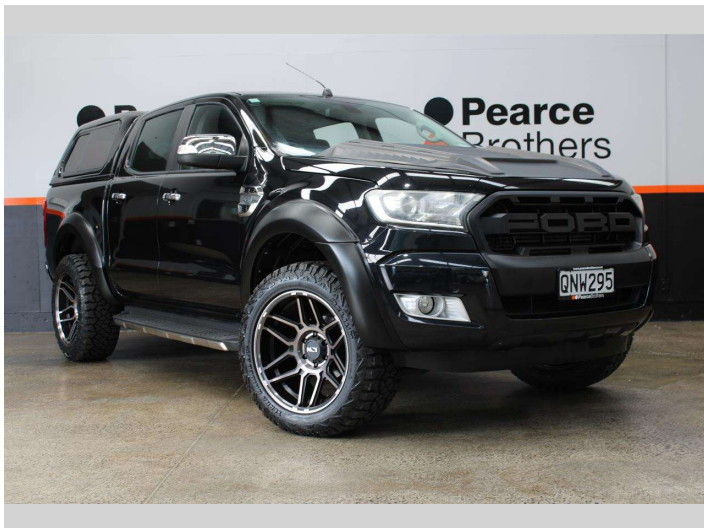

2016 Ford Ranger XLT MONSTERED BEASTMODE

Purchase Price **\$30,990**
Includes GST, Registration & Licensing

Finance may be available on this vehicle. Ask one of our friendly staff for more information.

Gain peace of mind with Mechanical Breakdown Insurance. **Ask us how.**

Body Style
4 door, Ute

Odometer
115,508 km

Engine
3198 cc, Internal Combustion

Fuel Type
Diesel

Transmission
Automatic

Wheels
-

VIN
MNAUMFF50GW616330

Interior
-

Safety
-

Reg No.
QNW295

Ext Colour
Black

History
NZ New

Seats
5 seats

CO2 Emissions
-

Energy Economy
-

Stock ID: 26059