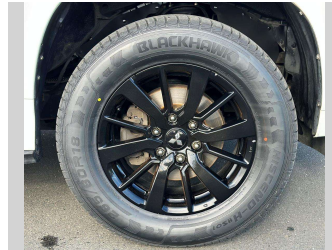

# 2016 Mitsubishi Pajero Sport VRX

**Purchase Price** **\$33,975**  
Includes GST, Registration & Licensing

Finance may be available on this vehicle. Ask one of our friendly staff for more information.

Gain peace of mind with Mechanical Breakdown Insurance. **Ask us how.**

**Top features**

None Listed

Body Style  
**5 door, SUV**

Odometer  
**87,761 km**

Engine  
**2442 cc, In-Line**

Fuel Type  
**Diesel**

Transmission  
**Automatic, 4WD**

Wheels  
-