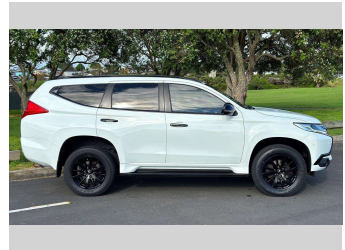

# 2016 Mitsubishi Pajero Sport VRX

**Purchase Price** **\$33,975**  
Includes GST, Registration & Licensing

Finance may be available on this vehicle. Ask one of our friendly staff for more information.

Gain peace of mind with Mechanical Breakdown Insurance. **Ask us how.**

**Top features**

None Listed

Body Style  
**5 door, SUV**

Odometer  
**87,761 km**

Engine  
**2442 cc, In-Line**

Fuel Type  
**Diesel**

Transmission  
**Automatic, 4WD**

Wheels  
-