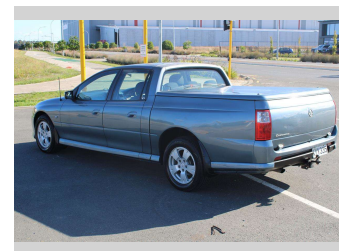

2006 Holden Crewman S V6

Purchase Price **\$5,990**
Includes GST, Registration & Licensing

Finance may be available on this vehicle. Ask one of our friendly staff for more information.

Gain peace of mind with Mechanical Breakdown Insurance. **Ask us how.**

Top features
None Listed

Body Style
Ute

Odometer
273,446 km

Engine
3565 cc, Internal Combustion

Fuel Type
Petrol

Transmission
Automatic

Wheels
-

VIN
6G1ZK32B15L527435

Interior
-

Safety
-

Reg No.
KYY335

Ext Colour
Grey

History
NZ New

Seats
5 seats

CO2 Emissions
-

Energy Economy
-