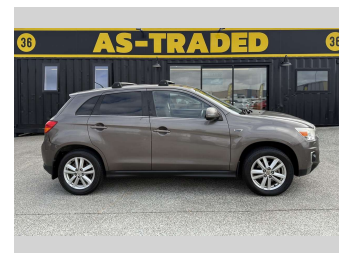

2013 Mitsubishi Asx 2WD 2.0P CVT SPORT

Purchase Price **\$5,450**
Includes GST, Registration & Licensing

Finance may be available on this vehicle. Ask one of our friendly staff for more information.

UDC
New Zealand's Finance Company
MARAC
MEANS FINANCE

Gain peace of mind with Mechanical Breakdown Insurance. **Ask us how.**

autosure
INSURANCE

Top features
None Listed

Body Style
Wagon

Odometer
333,377 km

Engine
1998 cc, Internal Combustion

Fuel Type
Petrol

Transmission
CVT