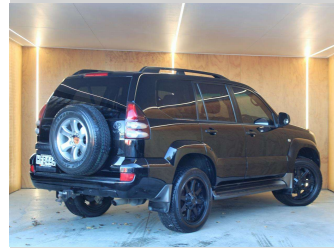

2003 Toyota Landcruiser Prado 4.0L VX 4X4 V6

Purchase Price

\$13,990

Includes GST, Registration & Licensing

Finance may be available on this vehicle. Ask one of our friendly staff for more information.

Gain peace of mind with Mechanical Breakdown Insurance. **Ask us how.**

Top features

None Listed

Body Style

SUV / 4x4

Odometer

295,539 km

Engine

3956 cc, Internal Combustion