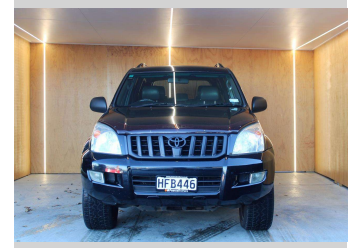

2003 Toyota Landcruiser Prado 4.0L VX 4X4 V6

Purchase Price

\$13,990

Includes GST, Registration & Licensing

Finance may be available on this vehicle. Ask one of our friendly staff for more information.

Gain peace of mind with Mechanical Breakdown Insurance. **Ask us how.**