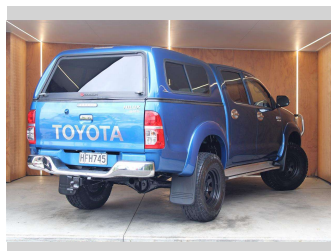

2014 Toyota Hilux SR5 4X4 CANOPY BEASTMODE

Purchase Price **\$29,990**
Includes GST, Registration & Licensing

Finance may be available on this vehicle. Ask one of our friendly staff for more information.

Gain peace of mind with Mechanical Breakdown Insurance. **Ask us how.**

Top features

- » 4WD
- » 4WD/4x4

Body Style
4 door, Ute

Odometer
221,448 km

Engine
2982 cc, Internal Combustion

Fuel Type
Diesel

Transmission
MANUAL, 4WD