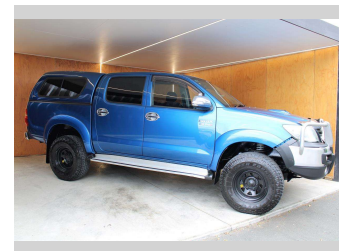

2014 Toyota Hilux SR5 4X4 CANOPY BEASTMODE

Purchase Price **\$29,990**
Includes GST, Registration & Licensing

Finance may be available on this vehicle. Ask one of our friendly staff for more information.

Gain peace of mind with Mechanical Breakdown Insurance. **Ask us how.**

Top features

- » 4WD
- » 4WD/4x4

Body Style
4 door, Ute

Odometer
221,448 km

Engine
2982 cc, Internal Combustion

Fuel Type
Diesel

Transmission
MANUAL, 4WD