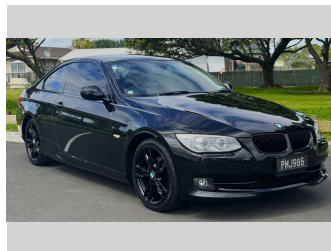

2013 BMW 320i BLACKED OUT COUPE !!!!

Purchase Price **\$12,975**
Includes GST, Registration & Licensing

Finance may be available on this vehicle. Ask one of our friendly staff for more information.

Gain peace of mind with Mechanical Breakdown Insurance. **Ask us how.**

Top features
None Listed

Body Style
2 door, Coupe

Odometer
56,885 km

Engine
1995 cc, In-Line

Fuel Type
Petrol

Transmission
Automatic

Wheels
-

VIN
WBAKD72070E753012

Interior
-

Safety
-

Reg No.
PMJ986

Ext Colour
Black

History
Ex-Overseas, 2 owners

Seats
4 seats

CO2 Emissions
-

Energy Economy
-