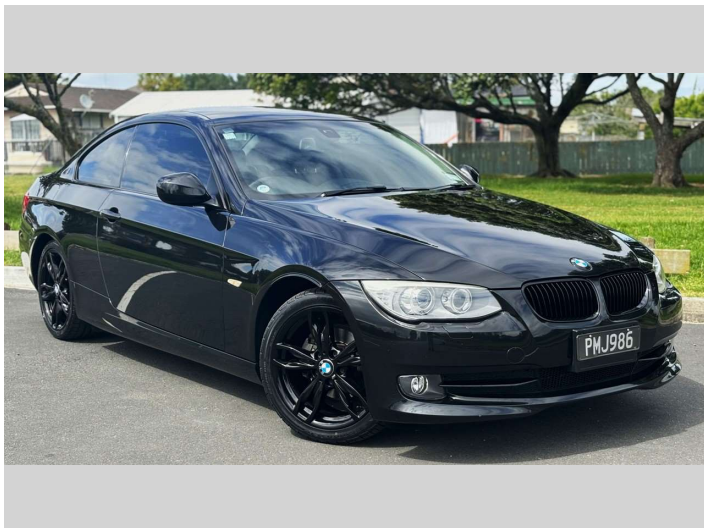

2013 BMW 320i BLACKED OUT COUPE !!!!

Purchase Price **\$12,975**
Includes GST, Registration & Licensing

Finance may be available on this vehicle. Ask one of our friendly staff for more information.

Gain peace of mind with Mechanical Breakdown Insurance. **Ask us how.**

Top features
None Listed

Body Style
2 door, Coupe

Odometer
56,885 km

Engine
1995 cc, In-Line

Fuel Type
Petrol

Transmission
Automatic

Wheels
-

VIN
WBAKD72070E753012

Interior
-

Safety
-

Reg No.
PMJ986

Ext Colour
Black

History
Ex-Overseas, 2 owners

Seats
4 seats

CO2 Emissions
-

Energy Economy
-