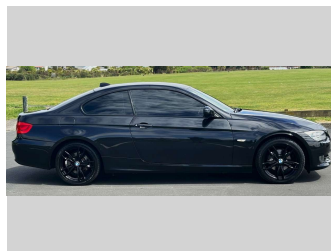

2013 BMW 320i BLACKED OUT COUPE !!!!

Purchase Price **\$12,975**
Includes GST, Registration & Licensing

Finance may be available on this vehicle. Ask one of our friendly staff for more information.

Gain peace of mind with Mechanical Breakdown Insurance. **Ask us how.**

Top features
None Listed

Body Style
2 door, Coupe

Odometer
56,885 km

Engine
1995 cc, In-Line

Fuel Type
Petrol

Transmission
Automatic

Wheels
-

VIN
WBAKD72070E753012

Interior
-

Safety
-

Reg No.
PMJ986

Ext Colour
Black

History
Ex-Overseas, 2 owners

Seats
4 seats

CO2 Emissions
-

Energy Economy
-